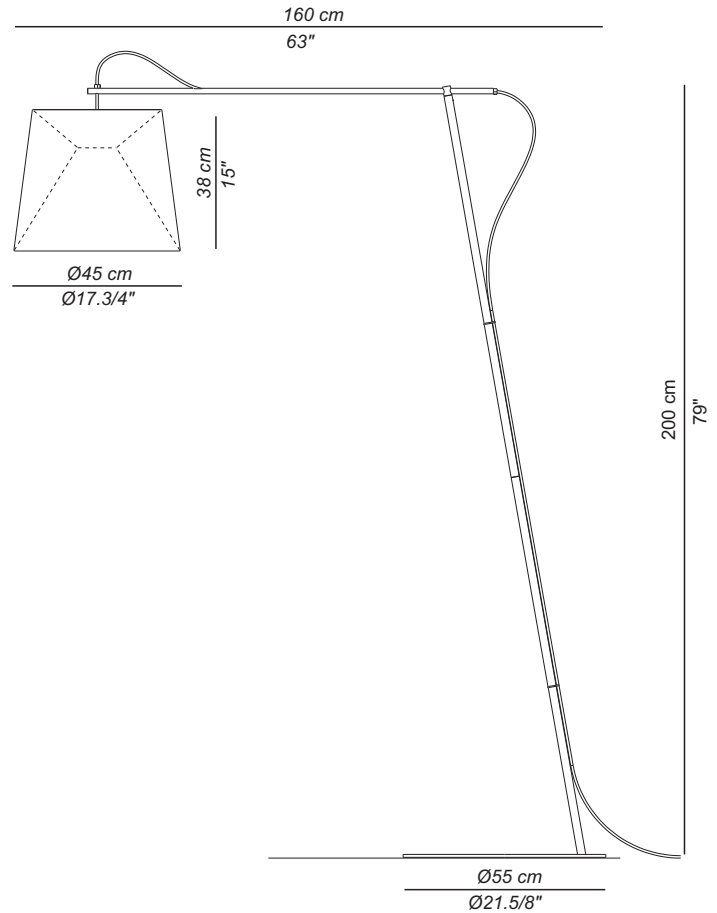

## TA.002

**Typology:** Flor lamp

### Description / Descripción

- Floor lamp.
  - Lacquered metal structure.
  - Lampshade made of a perforated composite membrane, completely suitable for outdoor and 100% recyclable.
  - Suitable for outdoor use. IP44
- 
- Modelo de pie.
  - Estructura metálica lacada
  - Pantalla de membrana composite perforada, totalmente apta para exterior y 100% reciclable.
  - Apto para exteriores. IP44

### Packaging / Embalaje

1 box

60x60x100 cm / 0,36 m<sup>3</sup>  
24"x24"x40" / 1 ft<sup>3</sup>

Peso neto: 15 Kg  
Net weight: 33 lb