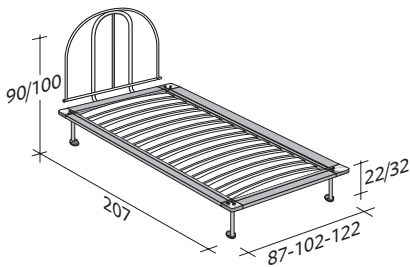

TAPPETO VOLANTE

SINGLE
design Enzo Mari
1989

Bed with a modern trendy design, with an aluminium structure, grey or white.
Semi-circular head-board that can be completed with a removable cover. Adjustable slats for the mattress support.

TAPPETO VOLANTE SINGLE
design Enzo Mari 1989

OUTER SIZES
BASES AND MATTRESS SUPPORT

SIZE IN CM.

ADJUSTABLE SLATTED BASE