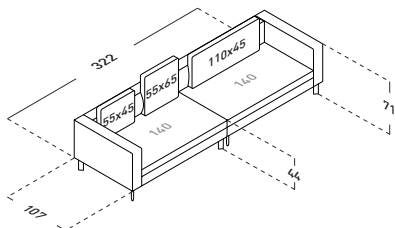

- 1 piece - END UNIT A 110/140 (SX)
- 2 pieces - BASE WITH BACKREST 110
- 1 piece - BASE WITH BACKREST 140
- 1 piece - END UNIT A 140 (DX)

- 3 pieces - BACKREST CUSHIONS 55X45
- 1 piece - BACKREST CUSHION 55X65
- 3 pieces - BACKREST CUSHIONS 80X45

COMPOSITION E