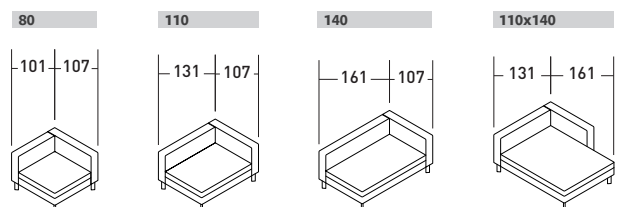

- 3 pieces - BACKREST CUSHIONS 55X45
- 1 piece - BACKREST CUSHION 55X65
- 3 pieces - BACKREST CUSHIONS 80X45

COMPOSITION E

- 1 piece - END UNIT A 140 (DX)
- 1 piece - END UNIT A 140 (SX)
- 1 piece - BACKREST CUSHION 110X45

- 1 piece - BACKREST CUSHION 55X45
- 1 piece - BACKREST CUSHION 55X65

COMPOSITION M (small table not included)

- 1 piece - END UNIT A 110 (SX)
- 1 piece - BASE WITH BACKREST 110
- 1 piece - CORNER UNIT A 140 (SX)
- 1 piece - END UNIT A 110 (DX)

- 3 pieces - BACKREST CUSHIONS 80X45
- 1 piece - BACKREST CUSHION 55X45
- 1 piece - BACKREST CUSHION 55X65

SIZES OF UNIT ELEMENTS

# ELEMENTS TAY SOFAS

OUTER SIZES

SIZE IN CM.