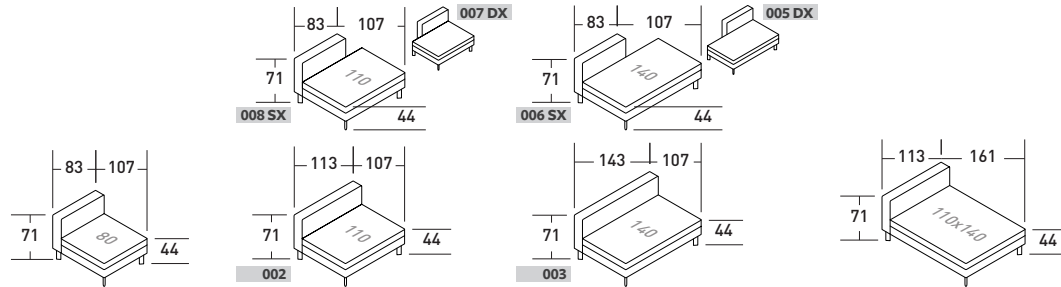

BASE UNIT WITH BACKREST