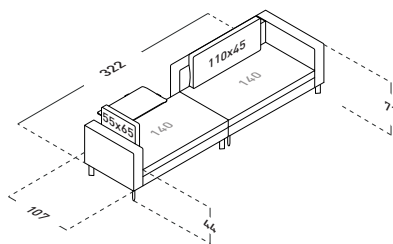

LA CULTURA DEL DORMIRE.

COMPOSITION A

- 1 piece - END UNIT A 110 (DX)
- 1 piece - END UNIT A 110 (SX)
- 2 pieces - BACKREST CUSHIONS 80X45

TAY SOFAS COMPOSITIONS

OUTER SIZES

SIZE IN CM.

COMPOSITION B (small table not included)

- 1 piece - BASE WITH ARMREST 140
- 1 piece - END UNIT A 140 (DX)

- 1 piece - BACKREST CUSHION 110X45
- 1 piece - BACKREST CUSHION 55X65

COMPOSITION D (small tables not included)

- 1 piece - END UNIT A 110/140 (SX)
- 2 pieces - BASE WITH BACKREST 110
- 1 piece - BASE WITH BACKREST 140
- 1 piece - END UNIT A 140 (DX)