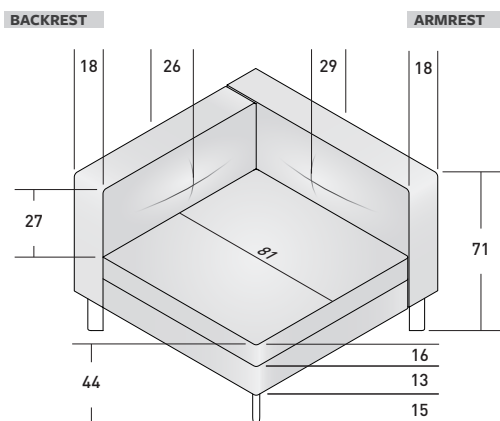

SIZES OF UNIT ELEMENTS