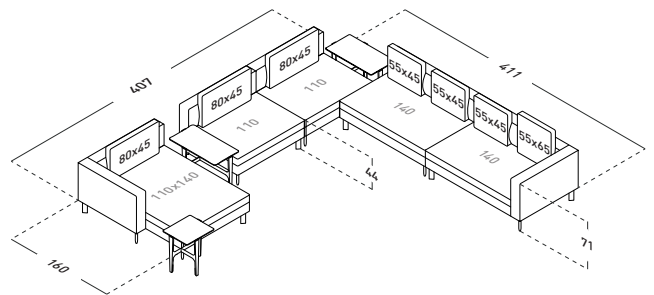

LA CULTURA DEL DORMIRE.

COMPOSITION A

- 1 piece - END UNIT A 110 (DX)
- 1 piece - END UNIT A 110 (SX)
- 2 pieces - BACKREST CUSHIONS 80X45

TAY SOFAS COMPOSITIONS

OUTER SIZES

SIZE IN CM.

COMPOSITION B (small table not included)

- 1 piece - BASE WITH ARMREST 140
- 1 piece - END UNIT A 140 (DX)

- 1 piece - BACKREST CUSHION 110X45
- 1 piece - BACKREST CUSHION 55X65

COMPOSITION D (small tables not included)

- 1 piece - END UNIT A 110/140 (SX)
- 2 pieces - BASE WITH BACKREST 110
- 1 piece - BASE WITH BACKREST 140
- 1 piece - END UNIT A 140 (DX)