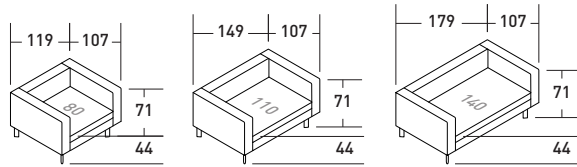

ELEMENTS TAY SOFAS

OUTER SIZES

SIZE IN CM.

FREESTANDING UNIT