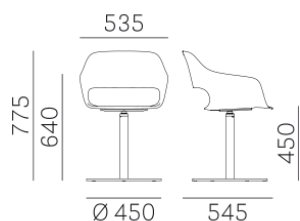

BABILA 2765

DESIGN:
ODO FIORAVANTI

Babila armchair recalls the distinctive features and design of the collection, taking inspiration from the classic and timeless objects. The functionality of the swivel polypropylene shell is combined with polished or brushed s/steel base and central base Ø 450 mm.

INFORMATION REQUEST