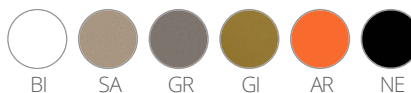

SHELL FINISHES

FRAME FINISHES

LEGEND FINISHES