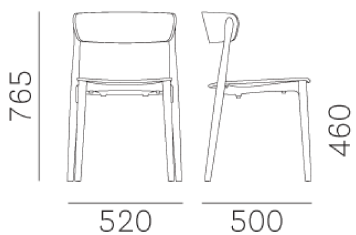

360° | Gallery