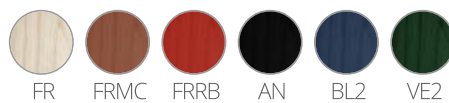

SEAT FINISHES

LEGEND FINISHES

CERTIFICATIONS