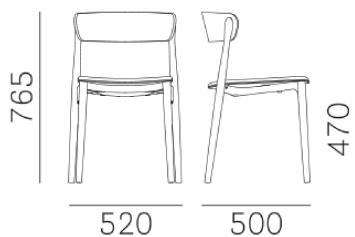

PEDRALI®
THE ITALIAN ESSENCE

NEMEA 2821

DESIGN:
CAZZANIGA MANDELLI PAGLIARULO

The Nemea collection adds even greater well-being to the comfort of the seats with new upholstered versions. The chair seems to extend into an athletic pose, with its sinuous legs in solid ash grafted to the die-casted aluminium frame placed under the plywood seat upholstered in fabric or leather. The embracing, comfortable backrest crowns the seat. Stackable.

INFORMATION REQUEST

stackable

SEAT FINISHES

LEGEND FINISHES

CERTIFICATIONS