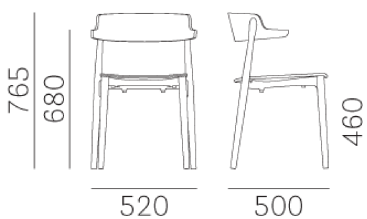

PEDRALI®
THE ITALIAN ESSENCE

NEMEA 2825

DESIGN:
CAZZANIGA MANDELLI PAGLIARULO

Nemea is a collection of classically-shaped seatings, whose visible, light structural elements seem to be smoothed by time, like findings from the Ancient Greece. The armchair seems to extend into an athletic pose, with its sinuous legs in solid ash grafted to the die-casted aluminium frame placed under the plywood seat. The embracing, comfortable backrest with armrests crowns the seat and allows to lean it on the table.

INFORMATION REQUEST

360° | Gallery