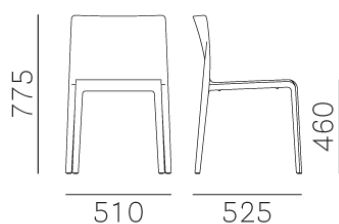

VOLT 670

DESIGN:
CLAUDIO DONDOLI AND MARCO POCCHI

The fine linear design, the graceful proportions and fresh colours make Volt a chair that stands out for its attention to detail. Volt is made of injection air gas moulding polypropylene reinforced by fiberglass.

INFORMATION REQUEST

suitable for outdoor

stackable

ACCESSORIES

Trolley (code 1391.100)