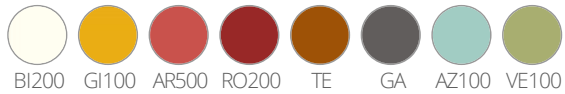

INFORMATION REQUEST

suitable for outdoor

stackable

SEAT FINISHES

LEGEND FINISHES

CERTIFICATIONS

PRESS