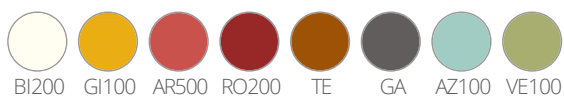

INFORMATION REQUEST

360° | Gallery

SEAT FINISHES

LEGEND FINISHES

CERTIFICATIONS

suitable for outdoor

stackable