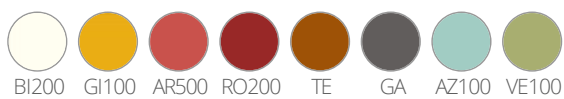

INFORMATION REQUEST

360° | Gallery

suitable for outdoor

SEAT FINISHES

LEGEND FINISHES

CERTIFICATIONS

PRESS