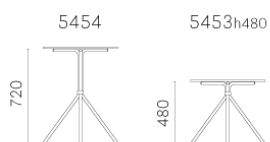

NOLITA 5453 H480

DESIGN:
MANDELLI PAGLIARULO

Table with three legs made of steel tube to ensure the greatest strength and durability. Light and easy to be handled it can be combined with tops of different sizes and finishes. A collection confirming its summer time appeal, to enjoy relaxing and convivial moments in the open air.

INFORMATION REQUEST