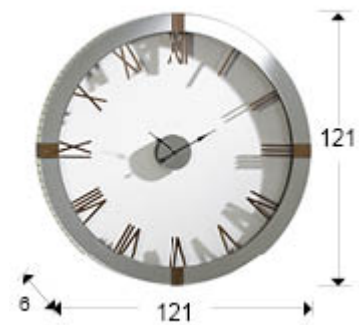

Times

564803

Recommended product

Clocks

Large wall clock. Sphere without background, with independent central mechanism. Ring of beveled mirrors and decorative details in ash wood. Batteries not included.

GENERAL INFORMATION

Catalogue: M32 Mobiliario y Decoración
Page: 117
Type: Clocks
Collection: Times

SIZES

Sizes: \varnothing 121.0 \times 6.0 cm
Weight: 15.3 Kg

SIZES WITH PACKAGING

Weight: 27.6 Kg
Volume: 0.3670m³
Sizes: \leftrightarrow 139.0 \downarrow 139.0 \nearrow 19.0 cm

ADDITIONAL INFORMATION

Material: Glass, wood, MDF
Finish: Silver mirror, ash tree