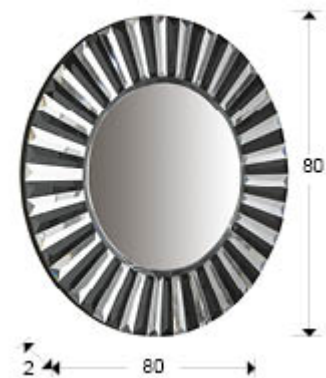

## Alberta

29-E35

Glass mirrors

Mirror made coordinating mirror plates and bevelled black glasses. Wood and MDF support, black finish. Central mirror plate bevelled.

### SIZES

Sizes:  $\varnothing$  80.0  $\nearrow$  2.0 cm  
Weight: 10.0 Kg

### SIZES WITH PACKAGING

Weight: 12.0 Kg  
Volume: 0.0730m<sup>3</sup>  
Sizes:  $\leftrightarrow$  90.0  $\downarrow$  90.0  $\nearrow$  9.0 cm

### ADDITIONAL INFORMATION

Material: Glass, MDF  
Finish: Silver mirror and black glass  
Size of the mirror plate:  $\leftrightarrow$  50.0  $\downarrow$  50.0 cm  
Width of the frame: 15.0 cm