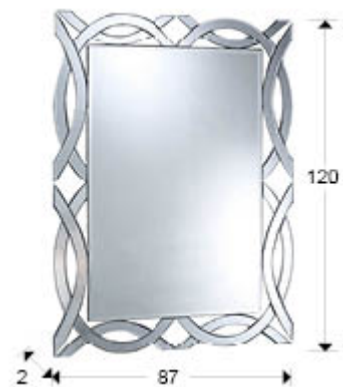

Alhambra

385415

Glass mirrors

Mirror with bevelled central mirror plate and outer frame as a frieze, with curved sections of bevelled mirrors. Back wooden fretwork in black colour.

GENERAL INFORMATION

Catalogue: M32 Mobiliario y Decoración
Page: 84
Type: Glass mirrors
Collection: Alhambra

SIZES

Sizes: ↔ 87.0 ↓ 120.0 ↗ 2.0 cm
Weight: 19.5 Kg

SIZES WITH PACKAGING

Weight: 22.0 Kg
Volume: 0.1280m³
Sizes: ↔ 97.0 ↓ 132.0 ↗ 10.0 cm

ADDITIONAL INFORMATION

Material: Glass, MDF
Finish: Silver mirror, black lacquer
Size of the mirror plate: ↔ 63.0 ↓ 97.0 cm
Width of the frame: 12.0 cm