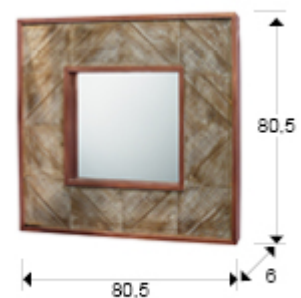

Alpes

569529

Mirrors with frame

Square mirror with frame made of wood in natural finish with white patina, finished off with outlined in copper. Central mirror.

GENERAL INFORMATION

Type: Mirrors with frame
Collection: Alpes

SIZES

Sizes: ↔ 80.5 ↓ 80.5 ↗ 6.0 cm
Weight: 10.5 Kg

SIZES WITH PACKAGING

Weight: 12.0 Kg
Volume: 0.0560m³
Sizes: ↔ 83.0 ↓ 84.0 ↗ 8.0 cm

ADDITIONAL INFORMATION

Material: Glass, wood and copper
Finish: Mirror, white patina
Size of the mirror plate: ↔ 42.5 ↓ 42.5 cm
Width of the frame: 20.0 cm