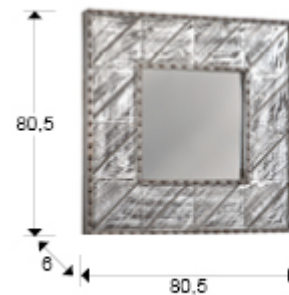

Alpes

569714

Mirrors with frame

Square mirror with frame made of wood in washed white, finished off with outlined in aluminium with decorative studs. Central mirror.

GENERAL INFORMATION

EAN Code: 8435435319700
Type: Mirrors with frame
Collection: Alpes

SIZES

Sizes: ↔ 80.5 ↑ 80.5 ↘ 6.0 cm
Weight: 11.0 Kg

SIZES WITH PACKAGING

Weight: 12.5 Kg
Volume: 0.0560m³
Sizes: ↔ 83.0 ↑ 84.0 ↘ 8.0 cm

ADDITIONAL INFORMATION

Material: Glass, wood, aluminium
Finish: Mirror, white patina
Size of the mirror plate: ↔ 40.5 ↑ 40.5 cm
Width of the frame: 20.0 cm