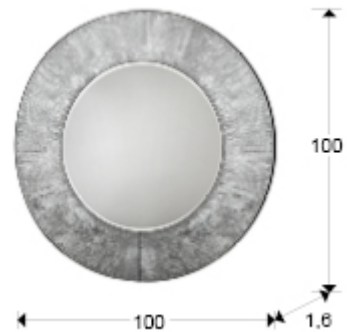

Aurora

Glass mirrors

593364

Round mirror with central beveled mirror and glass frame with graphics in silver leaf. Back of MDF lacquered in black.

GENERAL INFORMATION

Catalogue: M32 Mobiliario y Decoración
Page: 60
Type: Glass mirrors
Collection: Aurora

SIZES

Ø 100.0 ↗ 2.0 cm
Weight: 13.8 Kg

SIZES WITH PACKAGING

Weight: 18.0 Kg
Volume: 0.1040m³
Sizes: ↔ 115.0 ↓ 113.5 ↗ 8.0 cm

ADDITIONAL INFORMATION

Material: Glass, MDF
Finish: Mirror, silver leaf, black
Size of the mirror plate: ↔ 60.0 ↓ 60.0 cm
Width of the frame: 20.0 cm