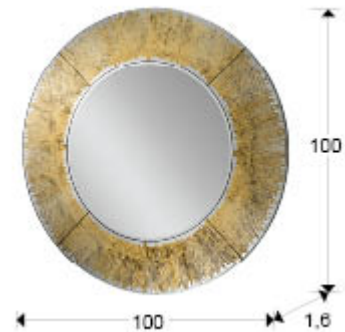

Aurora

Glass mirrors

593375

Mirror with central beveled mirror and glass frame with gold leaf graphic. MDF back, lacquered in black.

GENERAL INFORMATION

Catalogue: M32 Mobiliario y Decoración
Page: 62
Type: Glass mirrors
Collection: Aurora

SIZES

Sizes: \varnothing 100.0 \nearrow 1.6 cm
Weight: 14.0 Kg

SIZES WITH PACKAGING

Weight: 18.8 Kg
Volume: 0.0740m³
Sizes: \leftrightarrow 111.0 \downarrow 111.0 \nearrow 6.0 cm

ADDITIONAL INFORMATION

Material: Glass, MDF
Finish: Silver mirror, silver leaf
Size of the mirror plate: \leftrightarrow 63.0 \downarrow 63.0 cm
Width of the frame: 18.0 cm