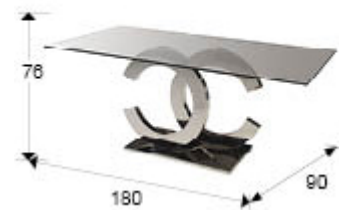

Calima

820426 / 2059

Recommended product

Dining tables

Rectangular dining table made of stainless steel, safety glass top of 12 mm thickness with polished edge.

Glass top 180x90 cm

GENERAL INFORMATION

Catalogue: M32 Mobiliario y Decoración
Page: 20
EAN Code: 8435435310783
Type: Dining tables
Collection: Calima

SIZES

Sizes: ↔ 0.0 ↓ 76.0 ↗ 0.0 cm
Weight: 115.5 Kg
Packaging weight 1: 54.5 Kg
Packaging weight 2: 50.0 Kg

SIZES WITH PACKAGING

Weight: 154.5 Kg
Volume: 0.6590m³
Number of cartons: 2
Sizes of carton No.1: ↔ 107.0 ↓ 80.0 ↗ 56.0 cm
Sizes of carton No.2: ↔ 189.0 ↓ 8.0 ↗ 99.0 cm

ADDITIONAL INFORMATION

Material: Stainless steel, glass
Assembling time by customer: 10 min
Top thickness: 1.2 cm