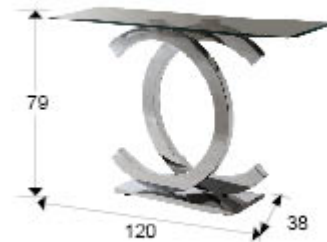

Calima

821437

Recommended product

Console tables

Console table made of stainless steel, safety glass top of 12 mm thickness, polished edge.

GENERAL INFORMATION

Catalogue: M32 Mobiliario y Decoración
Page: 24
Type: Console tables
Collection: Calima

SIZES

Sizes: ↔ 120.0 ↓ 79.0 ↗ 38.0 cm
Weight: 39.4 Kg
Packaging weight 1: 25.0 Kg
Packaging weight 2: 14.4 Kg

SIZES WITH PACKAGING

Weight: 51.1 Kg
Volume: 0.3360m³
Number of cartons: 2
Sizes of carton No.1: ↔ 84.0 ↓ 83.0 ↗ 42.0 cm
Sizes of carton No.2: ↔ 132.0 ↓ 7.0 ↗ 47.0 cm

ADDITIONAL INFORMATION

Material:Stainless steel, glass
Top thickness: 1.2 cm