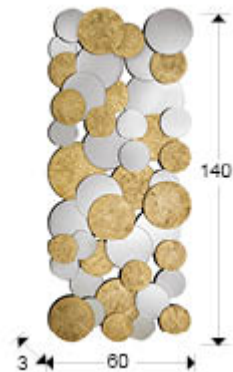

Cirze 725751

Glass mirrors

Mirror formed by beveled sphere mirrors and glass with gold leaf background. MDF back, lacquered in black.

GENERAL INFORMATION

Catalogue: M32 Mobiliario y Decoración
Page: 67
Type: Glass mirrors
Collection: Cirze

SIZES

Sizes: ↔ 60.0 ↓ 140.0 ↗ 3.0 cm
Weight: 19.2 Kg

SIZES WITH PACKAGING

Weight: 22.8 Kg
Volume: 0.1380m³
Sizes: ↔ 75.0 ↓ 153.5 ↗ 12.0 cm

ADDITIONAL INFORMATION

Material: Glass, MDF
Finish: Silver mirror, gold leaf, black