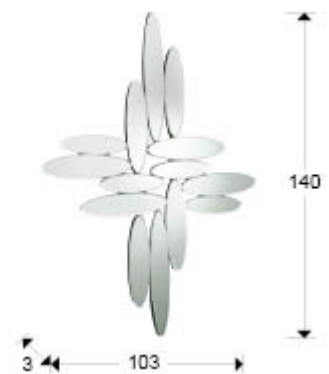

Domo

192815

Glass mirrors

Decorative mirror made by composition of elliptical beveled mirror plates. Black wooden support. Ready to hang in horizontal or vertical position.

GENERAL INFORMATION

Catalogue: M30 Mobiliario y Decoración
Page: 88
Type: Glass mirrors
Collection: Domo

SIZES

Sizes: ↔ 103.0 ↓ 140.0 ↗ 3.0 cm
Weight: 9.0 Kg

SIZES WITH PACKAGING

Weight: 11.0 Kg
Volume: 0.1230m³
Sizes: ↔ 101.0 ↓ 122.0 ↗ 10.0 cm

ADDITIONAL INFORMATION

Material: Glass, MDF
Finish: Silver mirror, black lacquer