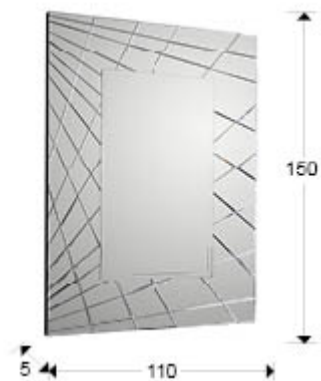

Fusion

Glass mirrors

161022

Rectangular mirror with frame of bevelled mirrors. Wooden and MDF support, black finish. Central mirror plate bevelled.

GENERAL INFORMATION

Catalogue: M32 Mobiliario y Decoración
 Page: 81
 Type: Glass mirrors
 Collection: Fusion

SIZES

Sizes: ↔ 110.0 ↓ 150.0 ↗ 5.0 cm
 Weight: 45.0 Kg

SIZES WITH PACKAGING

Weight: 58.0 Kg
 Volume: 0.3660m³
 Sizes: ↔ 128.0 ↓ 168.0 ↗ 17.0 cm

ADDITIONAL INFORMATION

Material: Glass, MDF
 Finish: Silver mirror, black lacquer
 Size of the mirror plate: ↔ 60.0 ↓ 100.0 cm
 Width of the frame: 25.0 cm