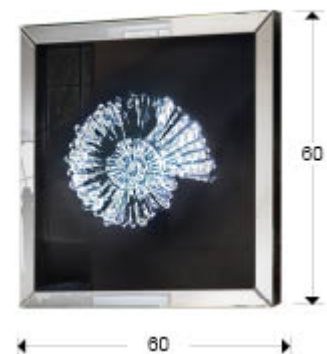

## Fósil

Glass mirrors

786136

Showcase with frame of bevelled mirrors and central image made on clear glass lacquered in dark blue, mirror background with faceted crystal beads.

### GENERAL INFORMATION

Catalogue: M32 Mobiliario y Decoración  
Page: 95  
Type: Glass mirrors  
Collection: Fósil

### SIZES

Sizes: ↔ 60.0 ↓ 60.0 ↗ 5.0 cm  
Weight: 11.2 Kg

### ADDITIONAL INFORMATION

Material: Glass, MDF  
Finish: Silver mirror, blue lacquer  
Size of the mirror plate: ↔ 53.0 ↓ 53.0 cm  
Width of the frame: 4.0 cm