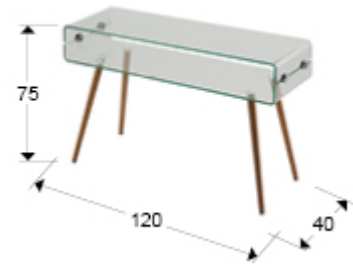

Glass II

842130

Console tables

Console table made of clear curved glass of 10 mm.
Beechwood legs.

GENERAL INFORMATION

EAN Code: 8435435322052

Type: Console tables

Collection: Glass II

SIZES

Sizes: ↔ 120.0 ↓ 75.0 ↗ 40.0 cm
Weight: 27.0 Kg

SIZES WITH PACKAGING

Weight: 32.0 Kg
Volume: 0.1300m³
Sizes: ↔ 130.0 ↓ 22.0 ↗ 45.5 cm

ADDITIONAL INFORMATION

Material: Glass, wood
Finish: clear, beechwood
Top thickness: 1.0 cm