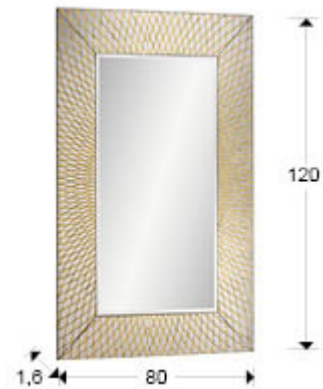

## Hermes

651873

Glass mirrors

Mirror with central beveled mirror and glass frame with gold leaf graphic. MDF bak, lacquered in black.

### SIZES

Sizes: ↔ 80.0 ↓ 120.0 ↗ 1.6 cm  
Weight: 18.0 Kg

### SIZES WITH PACKAGING

Weight: 22.0 Kg  
Volume: 0.1140m<sup>3</sup>  
Sizes: ↔ 94.5 ↓ 133.5 ↗ 9.0 cm

### ADDITIONAL INFORMATION

Material: Glass, MDF  
Finish: Silver mirror, gold leaf, black  
Size of the mirror plate: ↔ 50.0 ↓ 90.0 cm  
Width of the frame: 15.0 cm