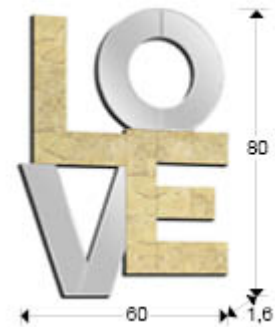

Love

490633

Recommended product

Glass mirrors

Mirror made with beveled mirrors, combining mirrors and gold leaf. MDF back, lacquered in black.

GENERAL INFORMATION

Catalogue: M32 Mobiliario y Decoración
Page: 65
Type: Glass mirrors
Collection: Love

SIZES

Sizes: ↔ 60.0 ↓ 80.0 ↗ 1.6 cm
Weight: 4.8 Kg

SIZES WITH PACKAGING

Weight: 7.0 Kg
Volume: 0.0550m³
Sizes: ↔ 73.5 ↓ 93.5 ↗ 8.0 cm

ADDITIONAL INFORMATION

Material:
Finish: