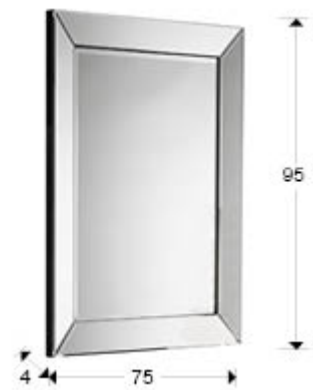

Roma

Glass mirrors

29-E07/90

Mirror made with beveled mirror plates. Wood and MDF support, black finish. Ready to hang in horizontal or vertical position. Central mirror plate beveled.

GENERAL INFORMATION

Catalogue: M32 Mobiliario y Decoración
Page: 77
Type: Glass mirrors
Collection: Roma

SIZES

Sizes: ↔ 75.0 ↓ 95.0 ↗ 4.0 cm
Weight: 15.5 Kg

SIZES WITH PACKAGING

Weight: 17.5 Kg
Volume: 0.1190m³
Sizes: ↔ 85.0 ↓ 108.0 ↗ 13.0 cm

ADDITIONAL INFORMATION

Material: Glass, MDF
Finish: Silver mirror, black lacquer
Size of the mirror plate: ↔ 55.0 ↓ 75.0 cm
Width of the frame: 10.0 cm