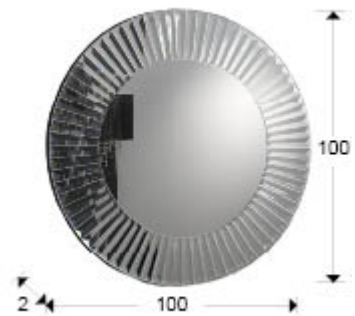

Zeus

29-E13

Glass mirrors

Round mirror with frame of bevelled mirror plates. Wood and MDF support, black finish. Central mirror plate bevelled.

GENERAL INFORMATION

Catalogue: M32 Mobiliario y Decoración
Page: 92
Type: Glass mirrors
Collection: Zeus

SIZES

Ø 100.0 ↗ 2.0 cm
Weight: 16.6 Kg

SIZES WITH PACKAGING

Weight: 19.0 Kg
Volume: 0.1210m³
Sizes: ↔ 110.0 ↓ 110.0 ↗ 10.0 cm

ADDITIONAL INFORMATION

Material: Glass, MDF
Finish: Silver mirror, black lacquer
Size of the mirror plate: ↔ 65.0 ↓ 65.0 cm
Width of the frame: 17.5 cm