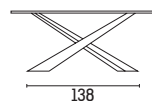

L180 x P90 x H 75 cm
 105 kg (m³ 0,85)

Base grafite graphite base C/3155
Base in pietra / ottone C/3155/P O
 Stone / brass base

L200 x P100 x H75 cm
 110 kg (m³ 1,00)

Piano a botte
 Barrel top

Base grafite graphite base C/3200
Base in pietra / ottone C/3200/P O
 Stone / brass base

L220 x P110 x H75 cm
 105 kg (m³ 0,85)

Base grafite graphite base C/3252
Base in pietra / ottone C/3252/P O
 Stone / brass base

L240 x P120 x H75 cm
 110 kg (m³ 1,00)

Tavolo versione allungabile *Dining Table extendable version*

Piano in legno spessore 30 mm *Wooden top thickness 30 mm*

Base grafite graphite base C/3154/ALL
Base in pietra / ottone C/3154/ALL P O
 Stone / brass base

L180/260 x P90 x H 75 cm
 105 kg (m³ 0,85)

Base grafite graphite base C/3155/ALL
Base in pietra / ottone C/3155/ALL P O
 Stone / brass base

L200/280 x P100 x H 75 cm
 110 kg (m³ 1,00)

LIVING

Tavolo versione fissa *Dining Table fixed version*

Piano in cristallo o ceramica *Tempered glass or ceramic top*

Piano rettangolare Rectangular top			Piano in CRISTALLO Glass top	Piano in CERAMICA Ceramic top
		Base grafite graphite base Base in pietra / ottone Stone / brass base L180 x P90 x H74 cm 110 kg (m ³ 1,00)	C/3182 C/3182/P 0	C/3213 C/3213/P 0 piano sp. 12 mm top thickness 12 mm
		Base grafite graphite base Base in pietra / ottone Stone / brass base L200 x P100 x H74 cm 127 kg (m ³ 0,19)	C/3183 C/3183/P 0	C/3214 C/3214/P 0 piano sp. 12 mm top thickness 12 mm
		Base grafite graphite base Base in pietra / ottone Stone / brass base L240 x P120 x H74 cm 140 kg (m ³ 1,10)	C/3184 C/3184/P 0	C/3215 C/3215/P 0 piano sp. 15 mm top thickness 15 mm
		Base grafite graphite base Base in pietra / ottone Stone / brass base L280 x P120 x H74 cm 140 kg (m ³ 1,10)	C/3226 C/3226/P 0	piano sp. 15 mm top thickness 15 mm piano sp. 12 mm top thickness 12 mm