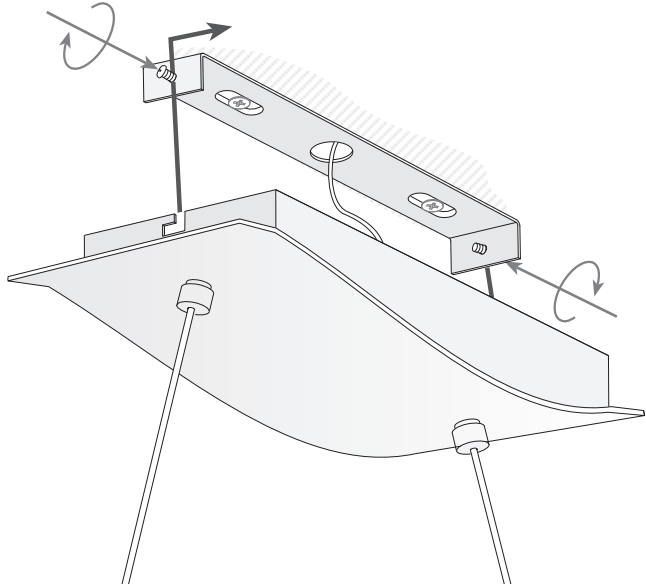

Design by Estudi Ribaudí

The photograph may not match the reference exactly. Please read the product description to identify the finish.

Download photometric file .ldt / .ies

TECHNICAL CHARACTERISTICS

Type:	Pendant
IP Protection degrees:	IP20
Lampholder:	2 x R7s
Power (W):	R7s 150
Bulb included:	2 x R7s 150
Total power consumption (W):	300
Voltage / Frequency:	220-240V/50-60Hz
Warranty (Years):	2
Units per box:	4
Net Weight (Kg):	3.475
EAN:	8435111045336,00

MATERIALS / FINISHES

Structure material: Steel
Structure finish: Chrome

Diffuser material: Glass
Diffuser finish: Sandblasted

1

2

3

4

5