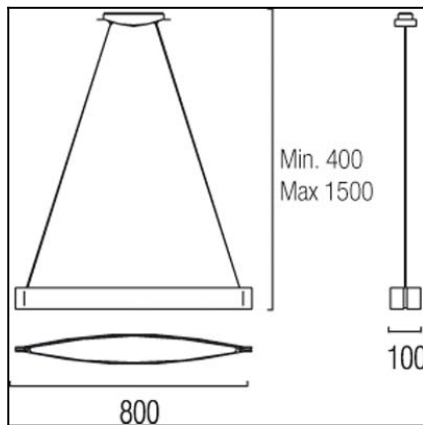

Design by Estudi Ribaudí

The photograph may not match the reference exactly. Please read the product description to identify the finish.

Download photometric file .ldt / .ies

TECHNICAL CHARACTERISTICS

Type:	Pendant
IP Protection degrees:	IP20
Lampholder:	2 x R7s
Power (W):	R7s 150
Bulb included:	2 x R7s 150
Total power consumption (W):	300
Voltage / Frequency:	220-240V/50-60Hz
Warranty (Years):	2
Units per box:	4
Net Weight (Kg):	3.475
EAN:	8435111045336,00