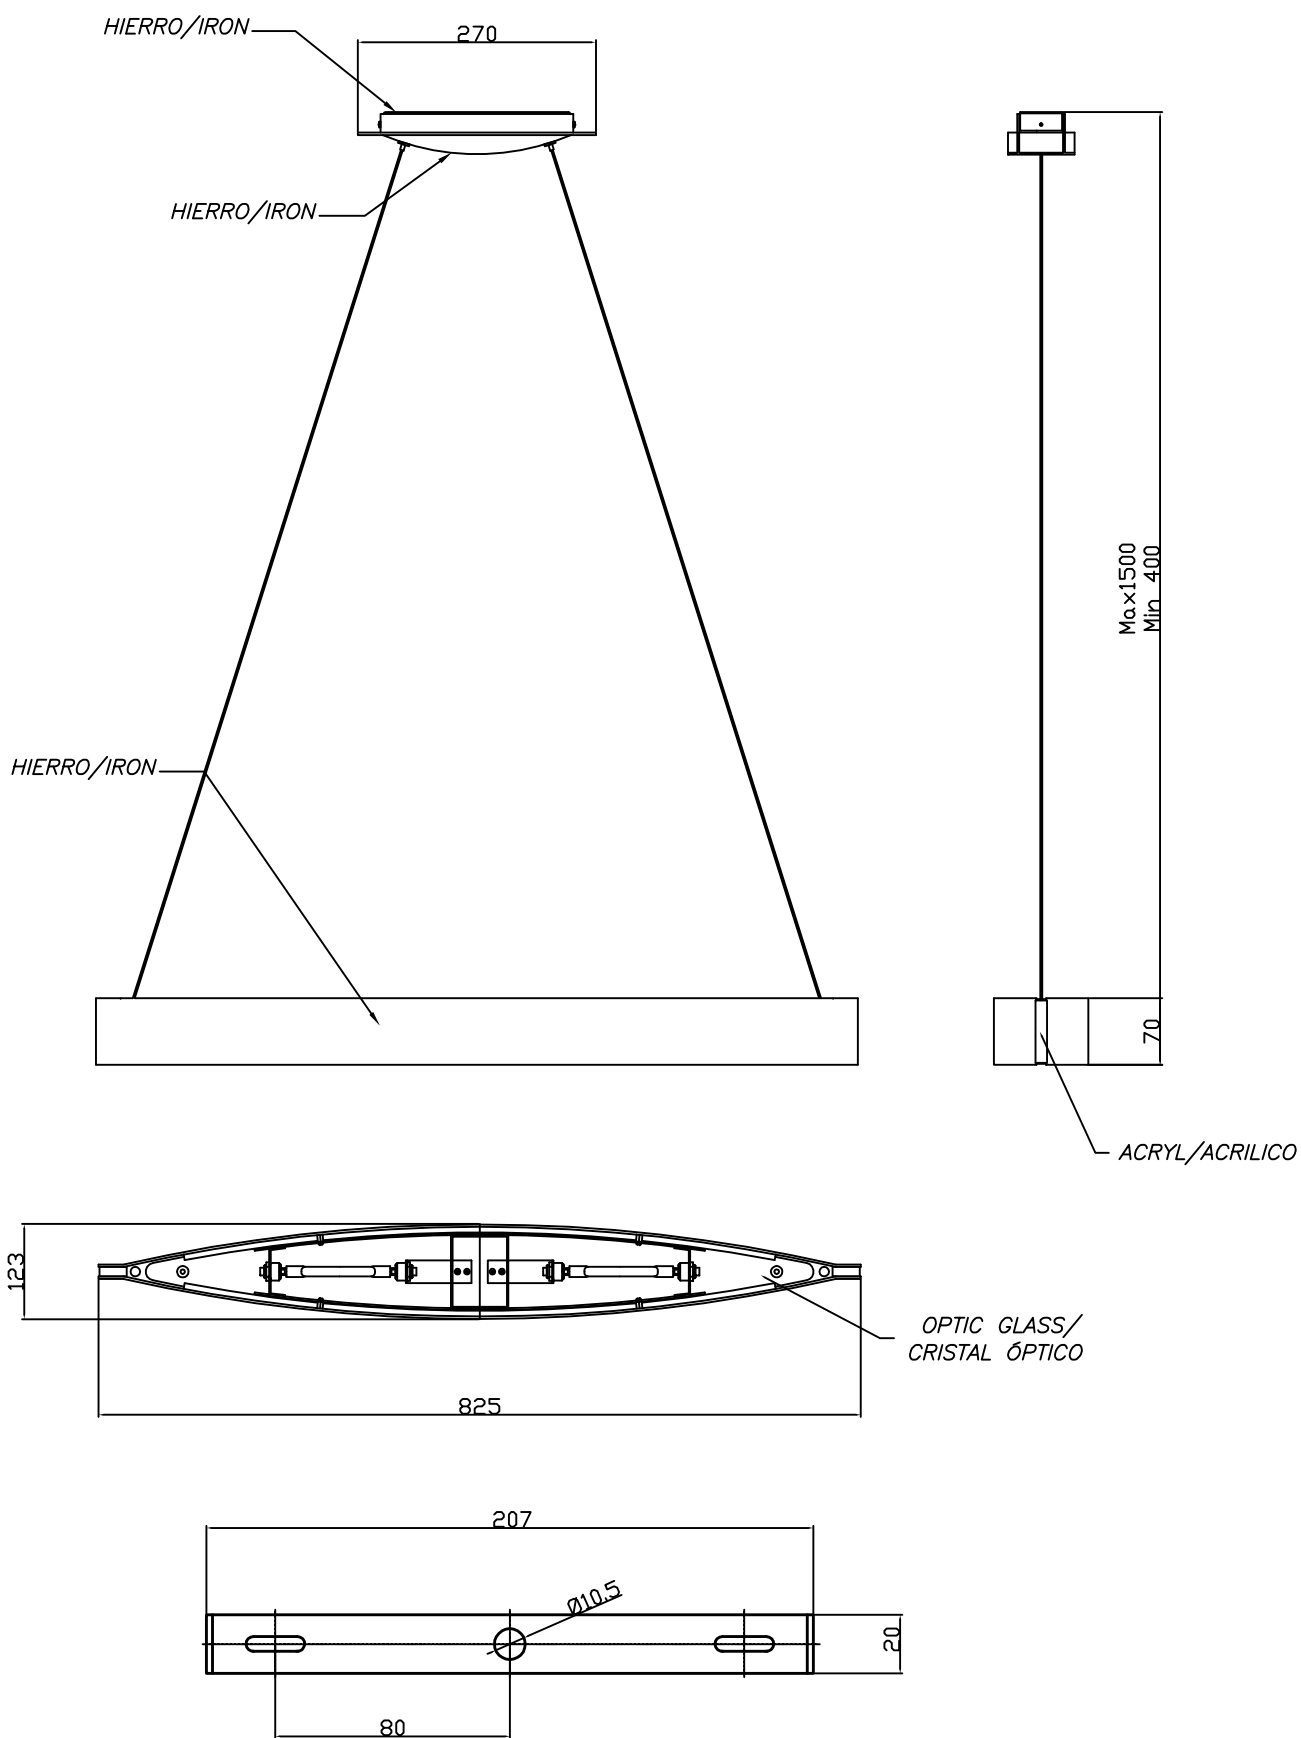

Design by Estudi Ribaudí

The photograph may not match the reference exactly. Please read the product description to identify the finish.

Download photometric file .ldt / .ies

TECHNICAL CHARACTERISTICS

Type:	Pendant
IP Protection degrees:	IP20
Lampholder:	2 x R7s
Power (W):	R7s 150
Bulb included:	2 x R7s 150
Total power consumption (W):	300
Voltage / Frequency:	220-240V/50-60Hz
Warranty (Years):	2
Units per box:	4
Net Weight (Kg):	3.475
EAN:	8435111045336,00

MATERIALS / FINISHES

Structure material: Steel
Structure finish: Chrome

Diffuser material: Glass
Diffuser finish: Sandblasted

1

2

3

4

5