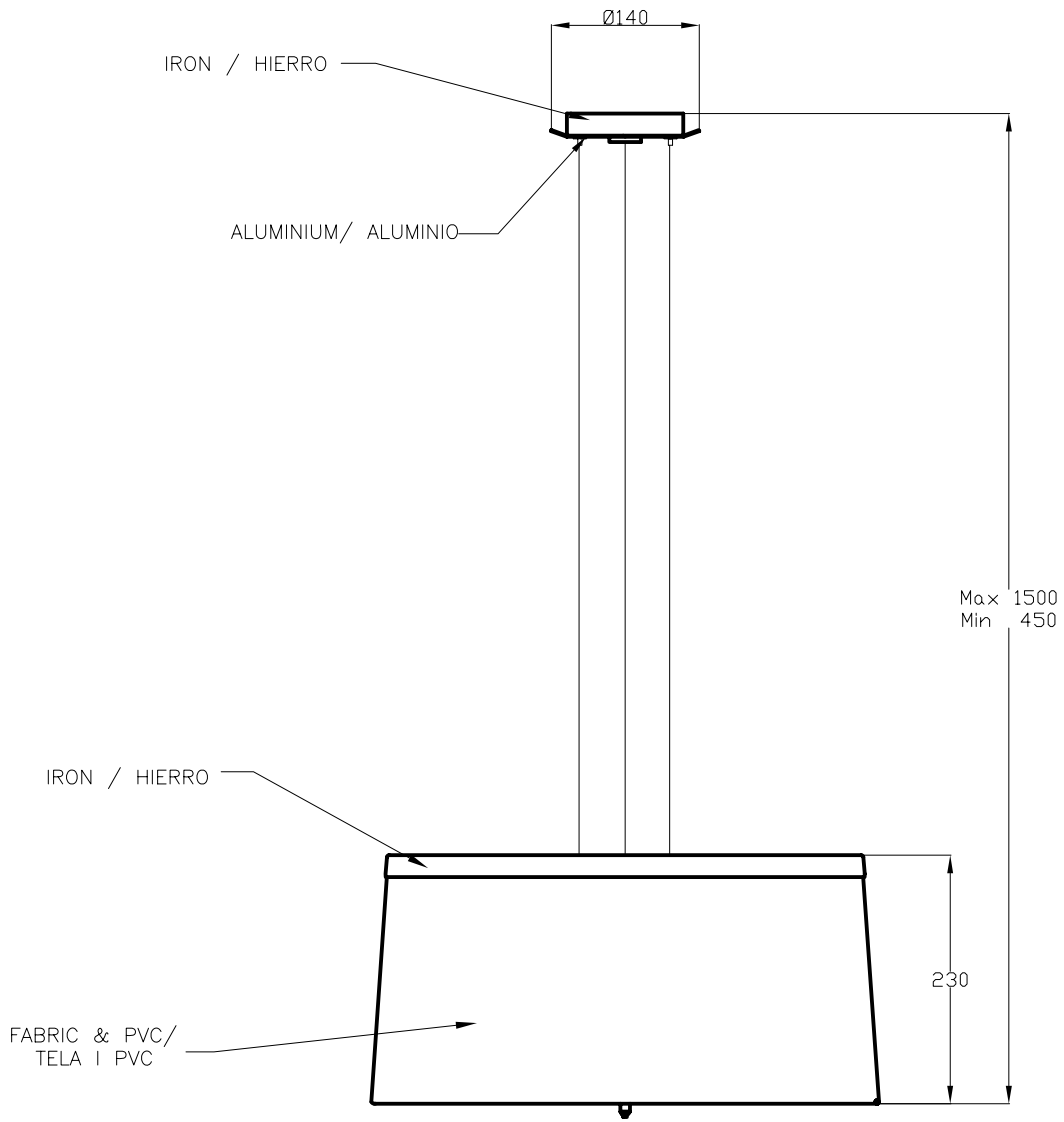

### Design by Benedito Design

The photograph may not match the reference exactly. Please read the product description to identify the finish.

### TECHNICAL CHARACTERISTICS

Type:	Pendant
IP Protection degrees:	IP20
Lampholder:	3 x G9 3 x E27
Power (W):	G9 MAX 40W E27 MAX 23W
Bulb included:	3 x G9 40W 3 x E27
Voltage / Frequency:	230V/50-60Hz
Warranty (Years):	2
Units per box:	1
Net Weight (Kg):	4.15
EAN:	8435111045985,00

### MATERIALS / FINISHES

<b>Structure material:</b> Steel Satin aluminium	<b>Diffuser material:</b> Fabric shade
<b>Structure finish:</b> Chrome	<b>Diffuser finish:</b> White

[Download photometric file .ldt / .ies](#)

1

2

3

4

5

6