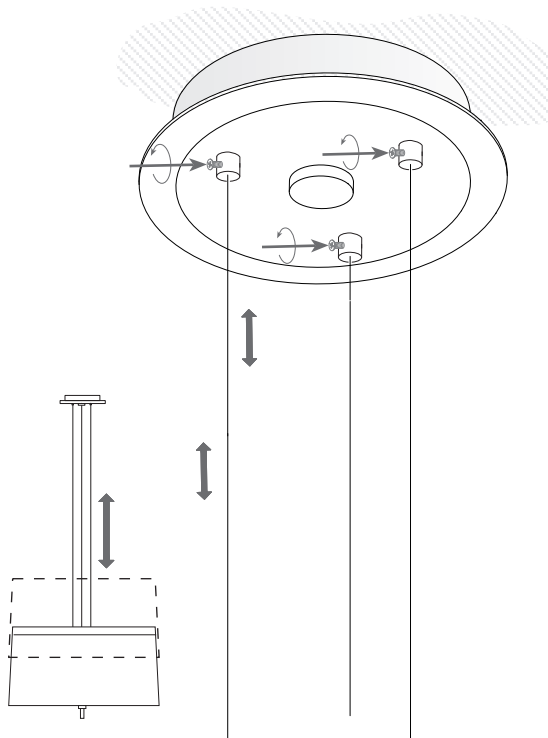

### Design by Benedito Design

The photograph may not match the reference exactly. Please read the product description to identify the finish.

### TECHNICAL CHARACTERISTICS

Type:	Pendant
IP Protection degrees:	IP20
Lampholder:	3 x G9 3 x E27
Power (W):	G9 MAX 40W E27 MAX 23W
Bulb included:	3 x G9 40W 3 x E27
Voltage / Frequency:	230V/50-60Hz
Warranty (Years):	2
Units per box:	1
Net Weight (Kg):	4.15
EAN:	8435111045985,00

### MATERIALS / FINISHES

<b>Structure material:</b> Steel Satin aluminium	<b>Diffuser material:</b> Fabric shade
<b>Structure finish:</b> Chrome	<b>Diffuser finish:</b> White

[Download photometric file .ldt / .ies](#)

1

2

3

4

5

6