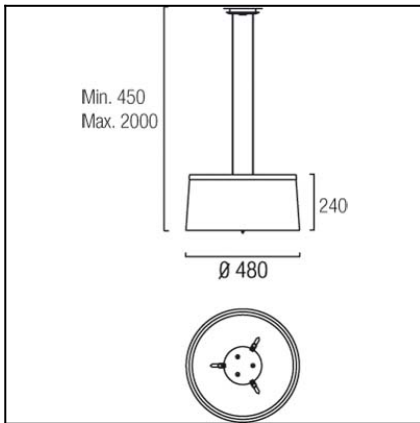

### Design by Benedito Design

The photograph may not match the reference exactly. Please read the product description to identify the finish.

### TECHNICAL CHARACTERISTICS

Type:	Pendant
IP Protection degrees:	IP20
Lampholder:	3 x G9 3 x E27
Power (W):	G9 MAX 40W E27 MAX 23W
Bulb included:	3 x G9 40W 3 x E27
Voltage / Frequency:	230V/50-60Hz
Warranty (Years):	2
Units per box:	1
Net Weight (Kg):	4.15
EAN:	8435111045985,00