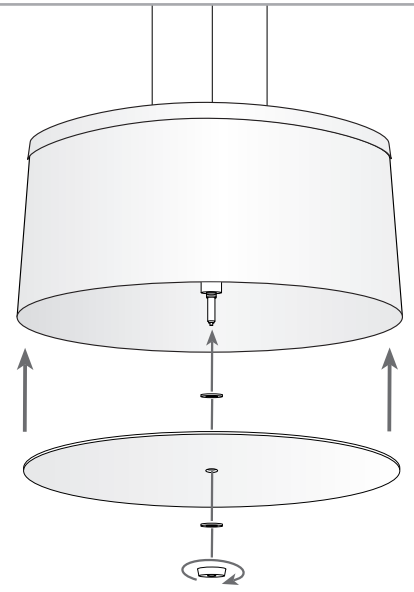

### TECHNICAL CHARACTERISTICS

Type:	Pendant
IP Protection degrees:	IP20
Lampholder:	3 x G9 3 x E27
Power (W):	G9 MAX 40W E27 MAX 23W
Bulb included:	3 x G9 40W 3 x E27
Voltage / Frequency:	230V/50-60Hz
Warranty (Years):	2
Units per box:	1
Net Weight (Kg):	4.15
EAN:	8435111045985,00

### MATERIALS / FINISHES

<b>Structure material:</b> Steel Satin aluminium	<b>Diffuser material:</b> Fabric shade
<b>Structure finish:</b> Chrome	<b>Diffuser finish:</b> White

[Download photometric file .ldt / .ies](#)

1

2

3

4

5

6