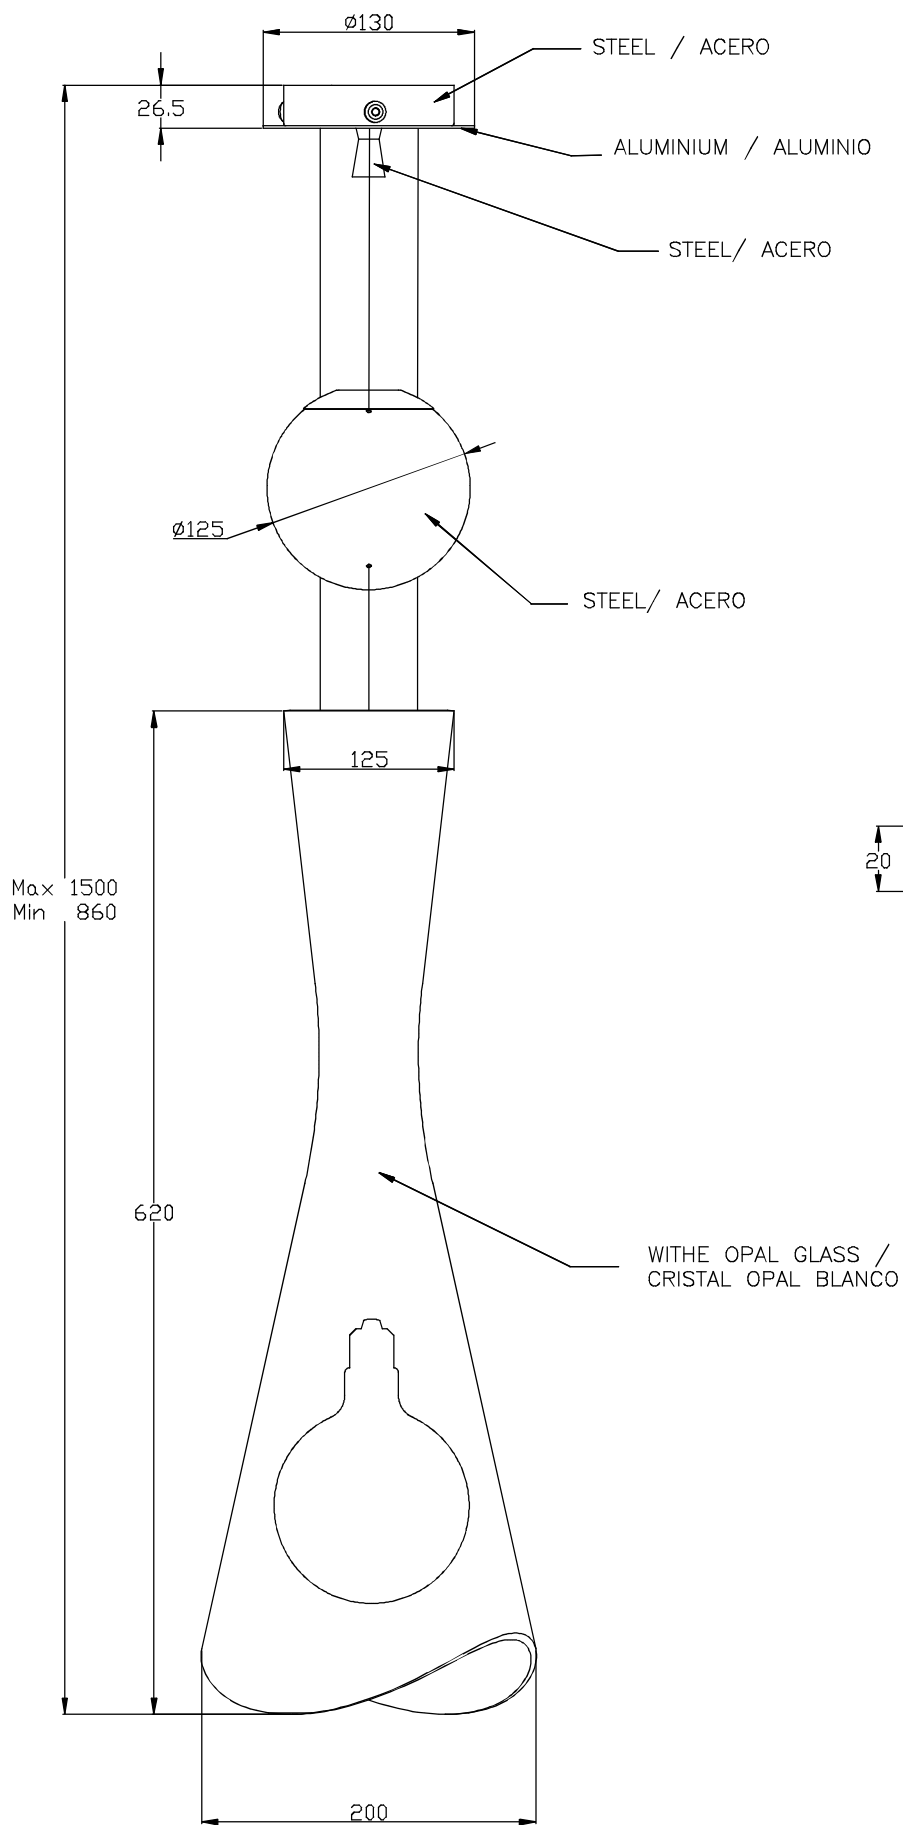

**Design by Josep Patsí**

The photograph may not match the reference exactly. Please read the product description to identify the finish.

**TECHNICAL CHARACTERISTICS**

Type:	Pendant
IP Protection degrees:	IP20
Lampholder:	1 x E27 1 x GU10
Power (W):	E27 MAX 100W GU10 MAX 5W (LED)
Bulb included:	1 x GU10 5W (LED) 1 x GU10
Voltage / Frequency:	220-240V/50-60Hz
Warranty (Years):	2
Units per box:	1
Net Weight (Kg):	3.29
EAN:	8435111059135.00

**MATERIALS / FINISHES**

**Structure material:** Steel  
**Structure finish:** Grey

**Diffuser material:** Glass  
**Diffuser finish:** Opal  
Black

[Download photometric file .ldt / .ies](#)

1

2

3

4

5

6

7

8

9

10