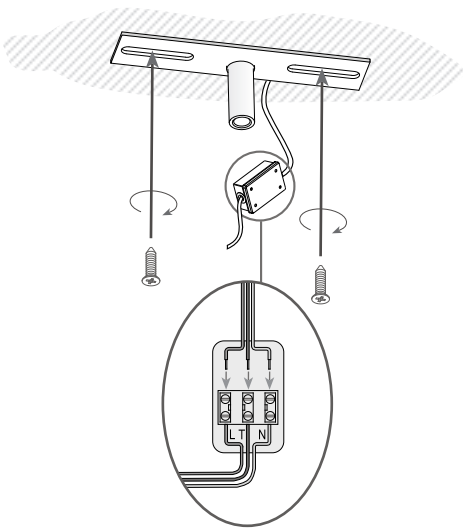

**Design by Josep Patsí**

The photograph may not match the reference exactly. Please read the product description to identify the finish.

**TECHNICAL CHARACTERISTICS**

Type:	Pendant
IP Protection degrees:	IP20
Lampholder:	1 x E27 1 x GU10
Power (W):	E27 MAX 100W GU10 MAX 5W (LED)
Bulb included:	1 x GU10 5W (LED) 1 x GU10
Voltage / Frequency:	220-240V/50-60Hz
Warranty (Years):	2
Units per box:	1
Net Weight (Kg):	3.29
EAN:	8435111059135.00

**MATERIALS / FINISHES**

**Structure material:** Steel  
**Structure finish:** Grey

**Diffuser material:** Glass  
**Diffuser finish:** Opal  
Black

[Download photometric file .ldt / .ies](#)

1

2

3

4