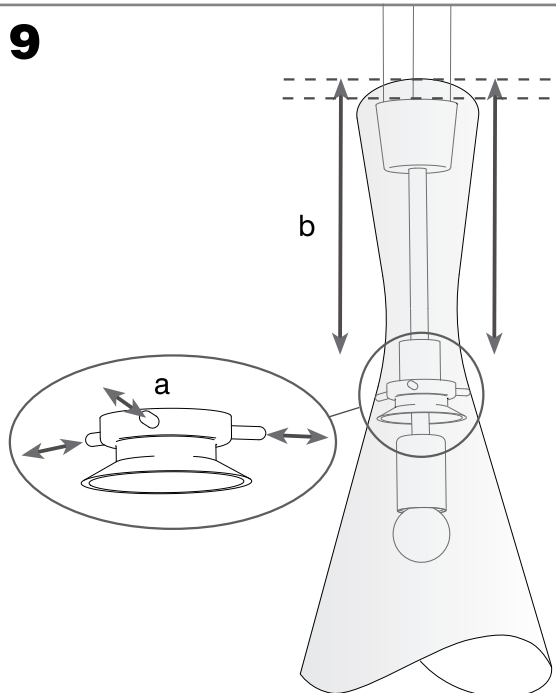

**Design by Josep Patsí**

The photograph may not match the reference exactly. Please read the product description to identify the finish.

**TECHNICAL CHARACTERISTICS**

Type:	Pendant
IP Protection degrees:	IP20
Lampholder:	1 x E27 1 x GU10
Power (W):	E27 MAX 100W GU10 MAX 5W (LED)
Bulb included:	1 x GU10 5W (LED) 1 x GU10
Voltage / Frequency:	220-240V/50-60Hz
Warranty (Years):	2
Units per box:	1
Net Weight (Kg):	3.29
EAN:	8435111059135.00

5

6

7

8

9

10