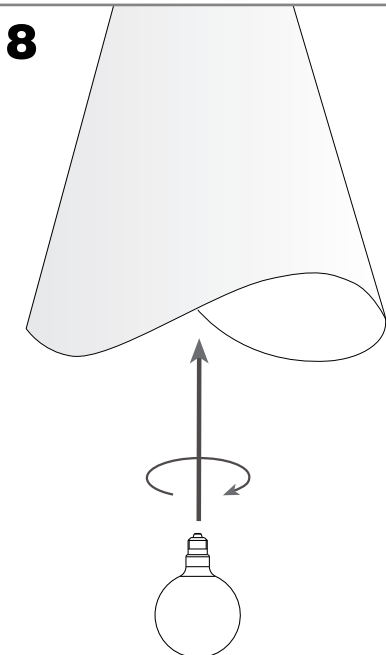

**Design by Josep Patsí**

The photograph may not match the reference exactly. Please read the product description to identify the finish.

**TECHNICAL CHARACTERISTICS**

Type:	Pendant
IP Protection degrees:	IP20
Lampholder:	1 x E27 1 x GU10
Power (W):	E27 MAX 100W GU10 MAX 5W (LED)
Bulb included:	1 x GU10 5W (LED) 1 x GU10
Voltage / Frequency:	220-240V/50-60Hz
Warranty (Years):	2
Units per box:	1
Net Weight (Kg):	3.29
EAN:	8435111059135.00

5

6

7

8

9

10