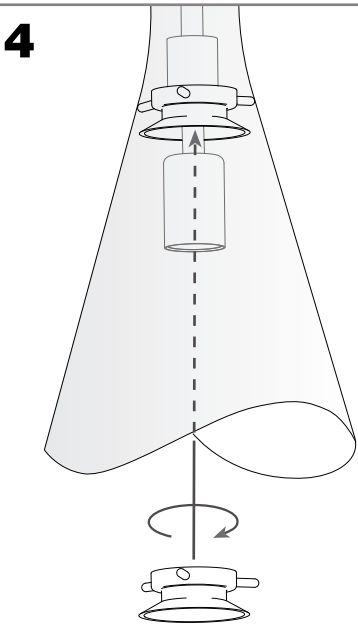

**Design by Josep Patsí**

The photograph may not match the reference exactly. Please read the product description to identify the finish.

**TECHNICAL CHARACTERISTICS**

Type:	Pendant
IP Protection degrees:	IP20
Lampholder:	1 x E27 1 x GU10
Power (W):	E27 MAX 100W GU10 MAX 5W (LED)
Bulb included:	1 x GU10 5W (LED) 1 x GU10
Voltage / Frequency:	220-240V/50-60Hz
Warranty (Years):	2
Units per box:	1
Net Weight (Kg):	3.29
EAN:	8435111059135.00

**MATERIALS / FINISHES**

**Structure material:** Steel  
**Structure finish:** Grey

**Diffuser material:** Glass  
**Diffuser finish:** Opal  
Black

[Download photometric file .ldt / .ies](#)

1

2

3

4