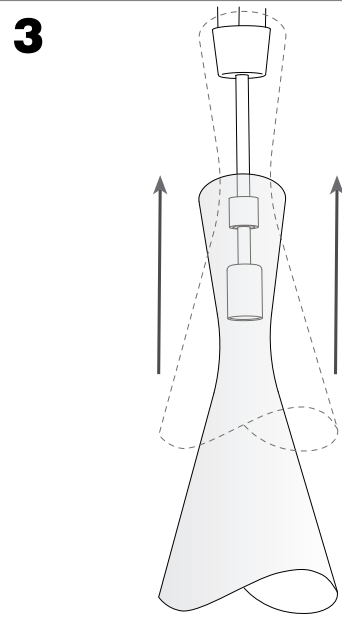

**Design by Josep Patsí**

The photograph may not match the reference exactly. Please read the product description to identify the finish.

**TECHNICAL CHARACTERISTICS**

Type:	Pendant
IP Protection degrees:	IP20
Lampholder:	1 x E27 1 x GU10
Power (W):	E27 MAX 100W GU10 MAX 5W (LED)
Bulb included:	1 x GU10 5W (LED) 1 x GU10
Voltage / Frequency:	220-240V/50-60Hz
Warranty (Years):	2
Units per box:	1
Net Weight (Kg):	3.29
EAN:	8435111059135.00

**MATERIALS / FINISHES**

**Structure material:** Steel  
**Structure finish:** Grey

**Diffuser material:** Glass  
**Diffuser finish:** Opal  
Black

[Download photometric file .ldt / .ies](#)

1

2

3

4