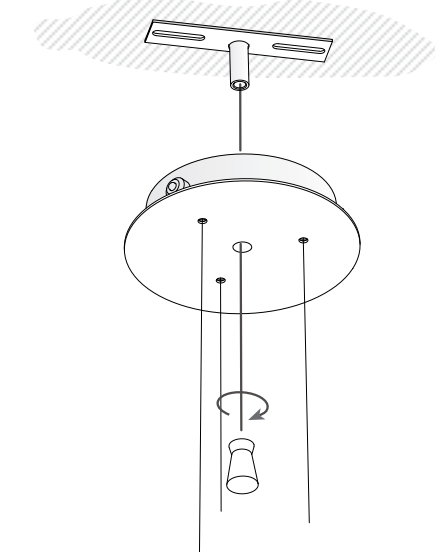

**Design by Josep Patsí**

The photograph may not match the reference exactly. Please read the product description to identify the finish.

**TECHNICAL CHARACTERISTICS**

Type:	Pendant
IP Protection degrees:	IP20
Lampholder:	1 x E27 1 x GU10
Power (W):	E27 MAX 100W GU10 MAX 5W (LED)
Bulb included:	1 x GU10 5W (LED) 1 x GU10
Voltage / Frequency:	220-240V/50-60Hz
Warranty (Years):	2
Units per box:	1
Net Weight (Kg):	3.29
EAN:	8435111059135.00

**MATERIALS / FINISHES**

**Structure material:** Steel  
**Structure finish:** Grey

**Diffuser material:** Glass  
**Diffuser finish:** Opal  
Black

[Download photometric file .ldt / .ies](#)

1

2

3

4