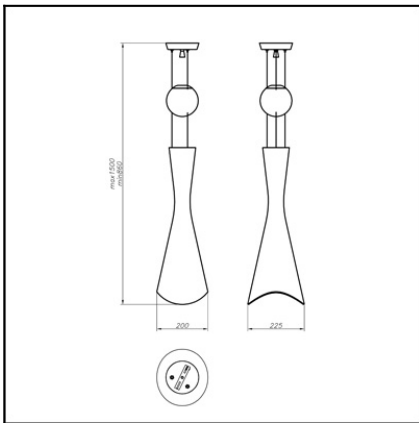

**Design by Josep Patsí**

The photograph may not match the reference exactly. Please read the product description to identify the finish.

**TECHNICAL CHARACTERISTICS**

Type:	Pendant
IP Protection degrees:	IP20
Lampholder:	1 x E27 1 x GU10
Power (W):	E27 MAX 100W GU10 MAX 5W (LED)
Bulb included:	1 x GU10 5W (LED) 1 x GU10
Voltage / Frequency:	220-240V/50-60Hz
Warranty (Years):	2
Units per box:	1
Net Weight (Kg):	3.29
EAN:	8435111059135.00