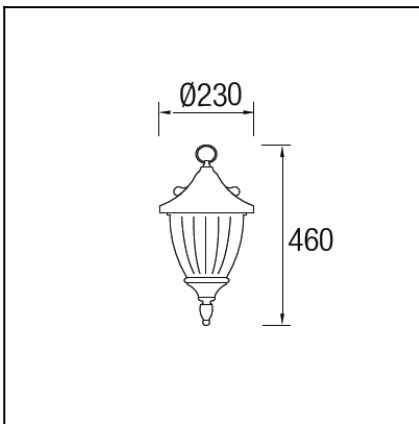

OUT 

GALATEA

00-9151-18-E7

The photograph may not match the reference exactly. Please read the product description to identify the finish.

Download photometric file .ldt /.ies

TECHNICAL CHARACTERISTICS

Type:	Pendant
IP Protection degrees:	IP23
Lampholder:	1 x E27
Power (W):	E27 MAX. 100W
Total power consumption (W):	100
Voltage / Frequency:	230V/50-60Hz
Warranty (Years):	2
Units per box:	4
Net Weight (Kg):	2.85
EAN:	8435111035283