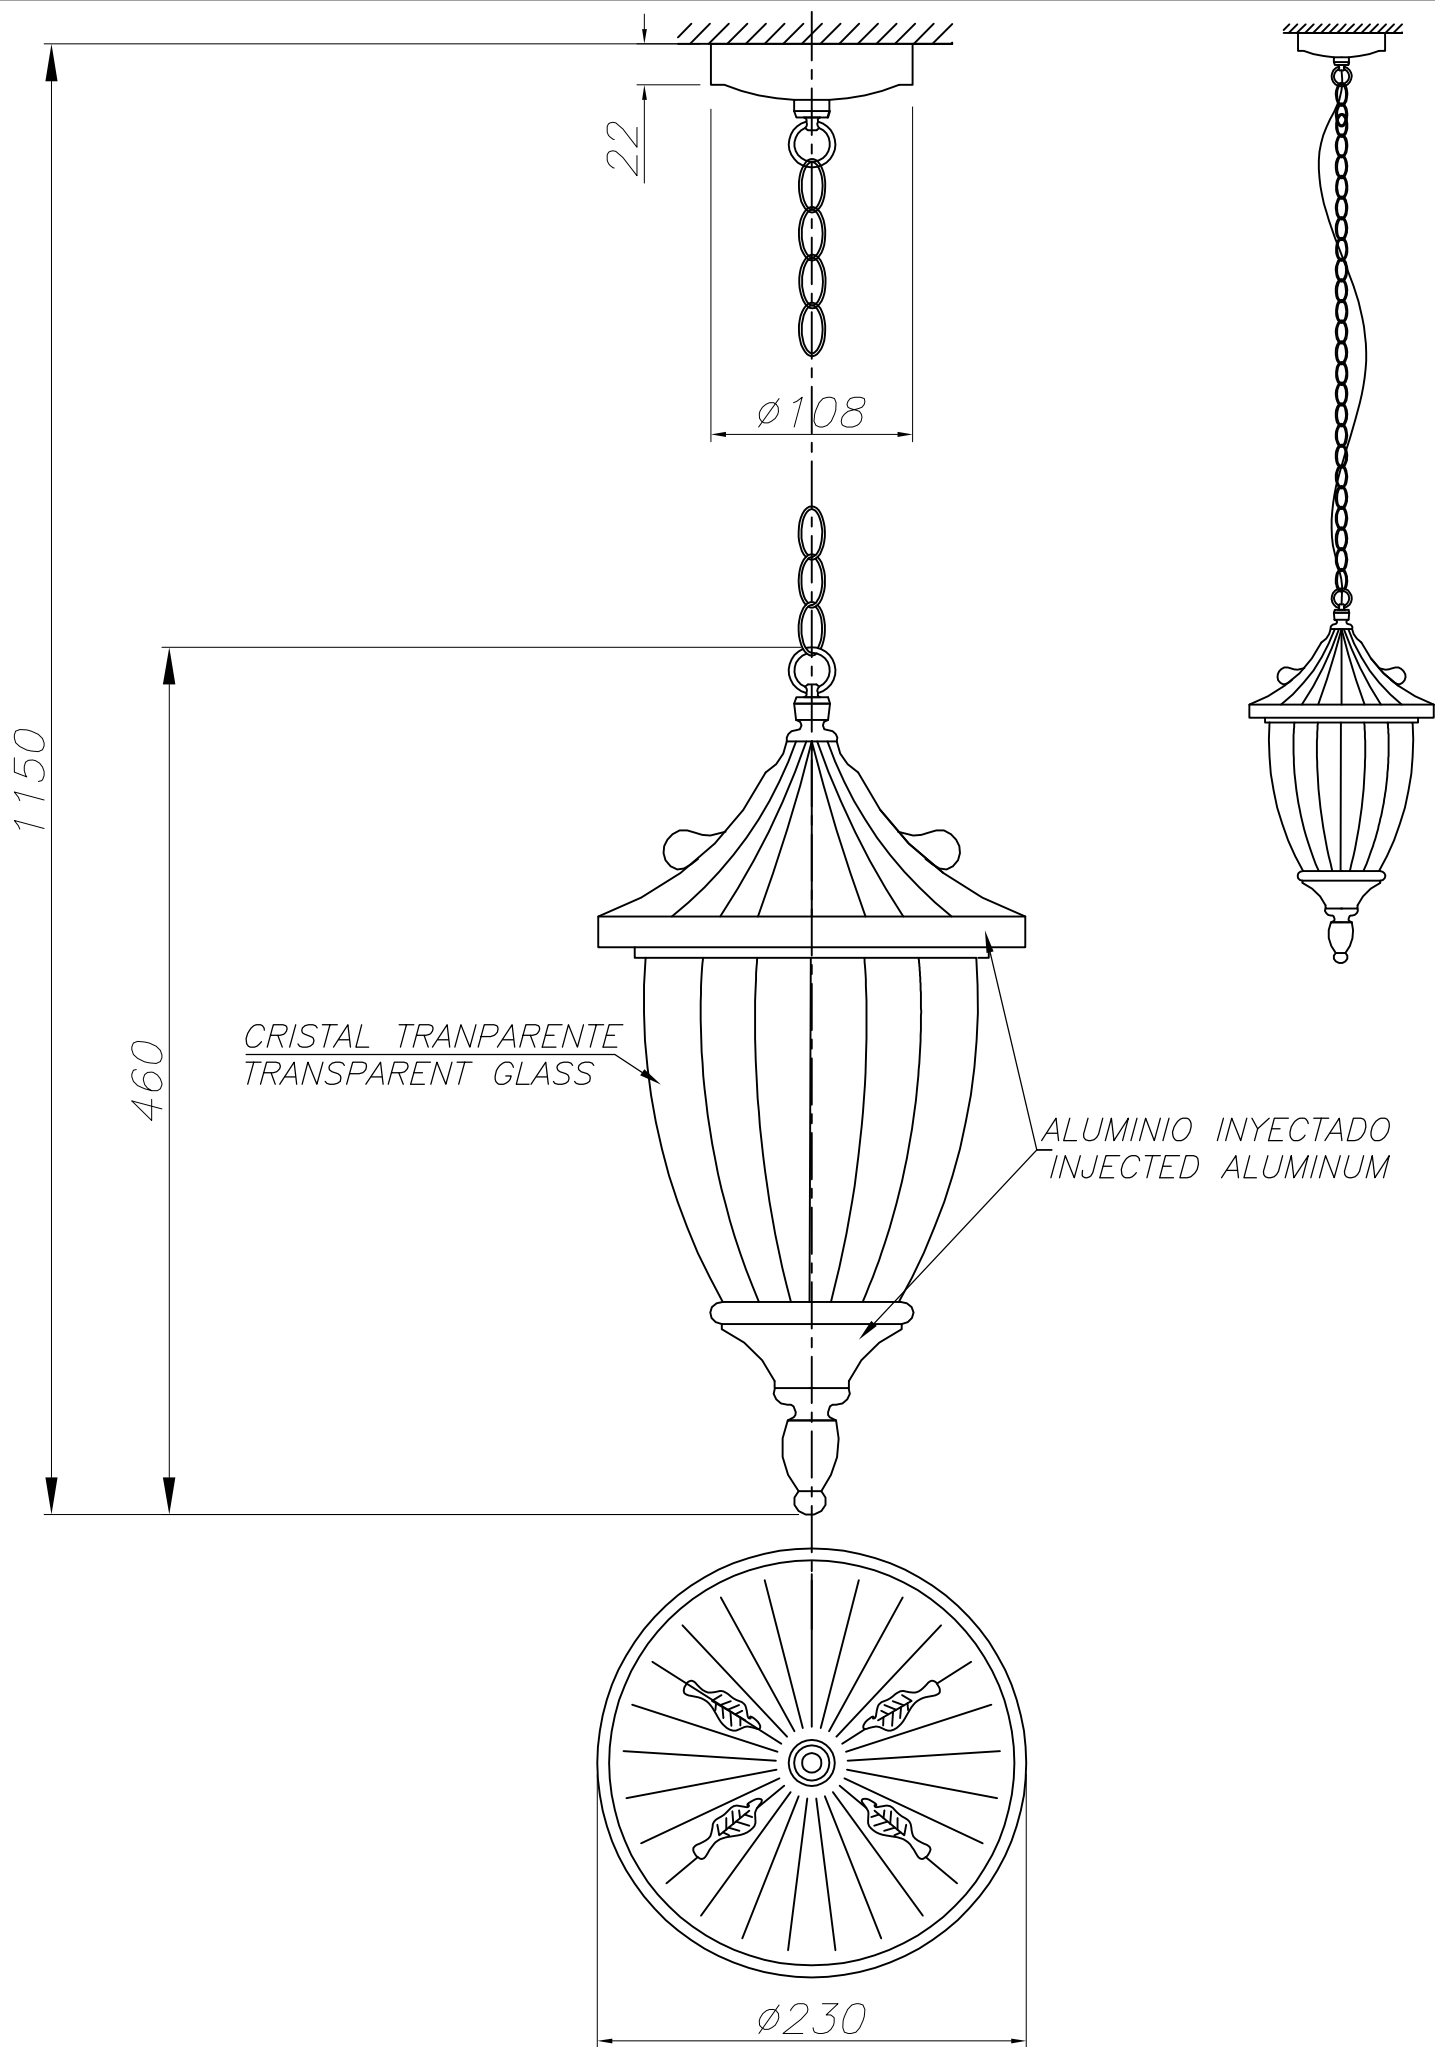

OUT 

GALATEA

00-9151-18-E7

The photograph may not match the reference exactly. Please read the product description to identify the finish.

Download photometric file .ldt /.ies

TECHNICAL CHARACTERISTICS

Type:	Pendant
IP Protection degrees:	IP23
Lampholder:	1 x E27
Power (W):	E27 MAX. 100W
Total power consumption (W):	100
Voltage / Frequency:	230V/50-60Hz
Warranty (Years):	2
Units per box:	4
Net Weight (Kg):	2.85
EAN:	8435111035283

MATERIALS / FINISHES

Structure material: Injected aluminium

Diffuser material: Glass

Structure finish: Oxide brown

Diffuser finish: Transparent

71-9405-M3-M3

Structure material:

Polycarbonate

Structure finish:

Matt

IP65

LEDS-C4

OUTDOOR

00-9151