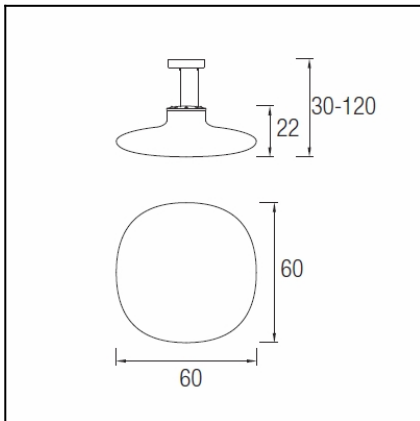

OUT 

KAP

00-9669-14-M1

Design by Francesc Vilaró

The photograph may not match the reference exactly. Please read the product description to identify the finish.

Download photometric file .ldt / .ies

TECHNICAL CHARACTERISTICS

Type:	Pendant
IP Protection degrees:	IP44
IK Protection degrees:	IK08
Lampholder:	4 x E27
Power (W):	E27 MAX. 13W
Voltage / Frequency:	220-240V/50-60Hz
Warranty (Years):	2
Units per box:	1
Net Weight (Kg):	3.89
EAN:	8435381400309