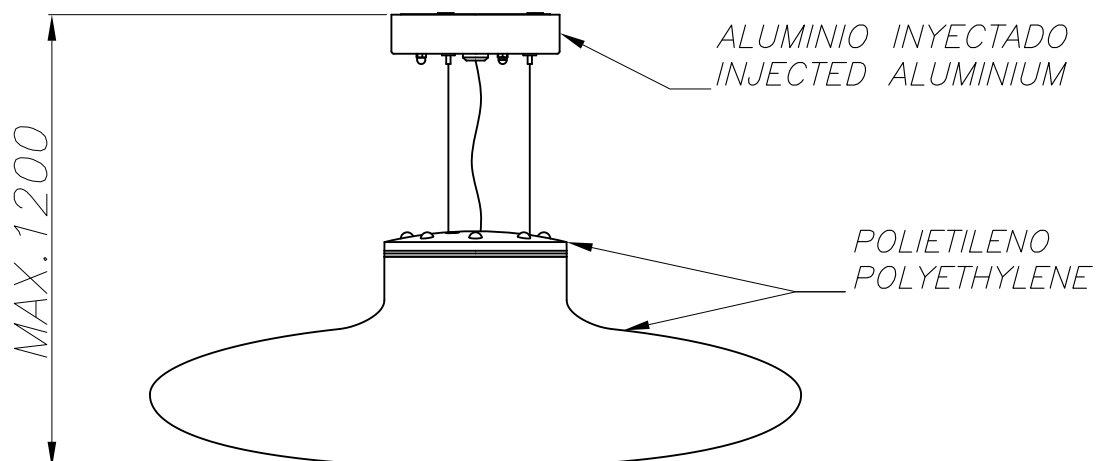

Type:	Pendant
IP Protection degrees:	IP44
IK Protection degrees:	IK08
Lampholder:	4 x E27
Power (W):	E27 MAX. 13W
Voltage / Frequency:	220-240V/50-60Hz
Warranty (Years):	2
Units per box:	1
Net Weight (Kg):	3.89
EAN:	8435381400309

MATERIALS / FINISHES

Structure material: Polyethylene
Aluminium

Structure finish: White
White

Diffuser material: Polyethylene

Diffuser finish: White

PLANTILLA DE INSTALACIÓN
INSTALLATION TEMPLATE