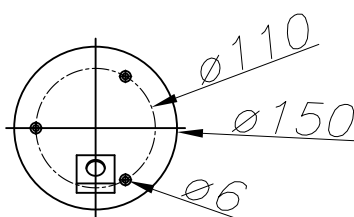

PLANTILLA DE INSTALACIÓN
INSTALLATION TEMPLATE