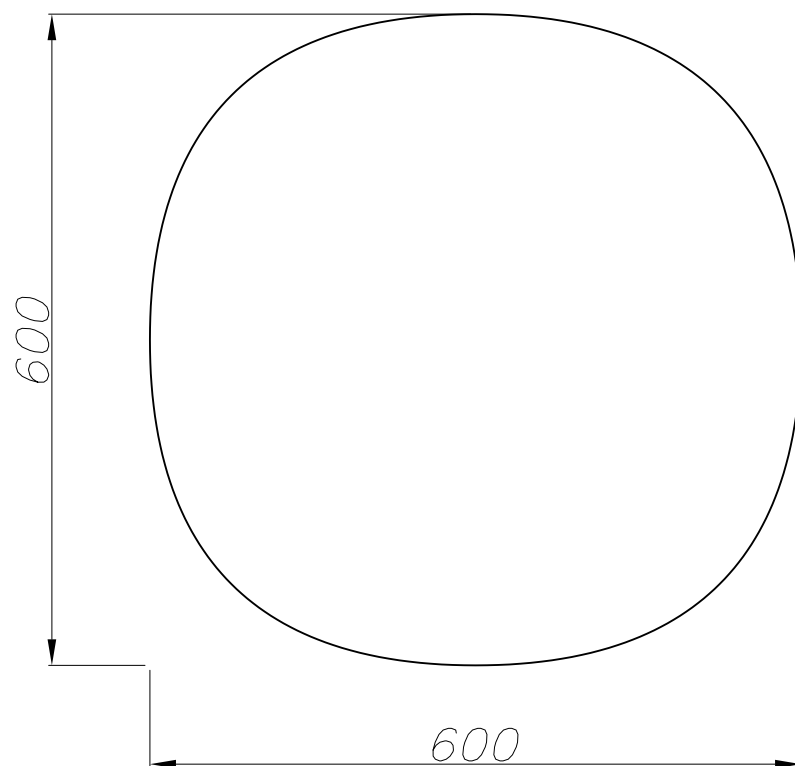

PLANTILLA DE INSTALACIÓN
INSTALLATION TEMPLATE