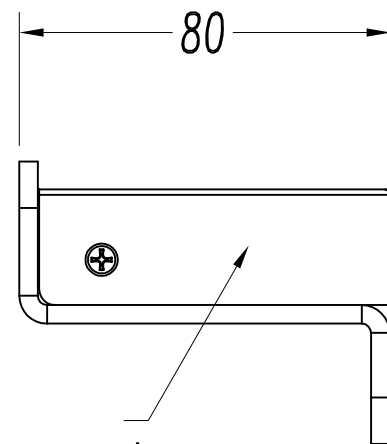

STEEL /WHITE