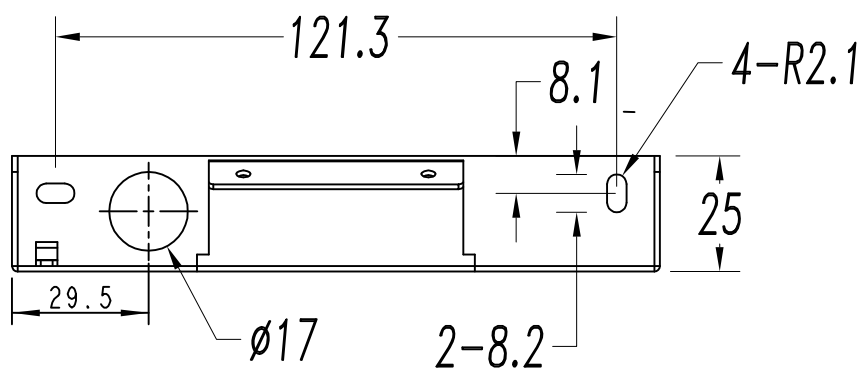

The photograph may not match the reference exactly. Please read the product description to identify the finish.

Download photometric file .ldt /.ies

TECHNICAL CHARACTERISTICS

Type:	Wall fixture
IP Protection degrees:	IP20
Bulb:	1 x LED Citizen. Warm White - 3000K
Power (W):	LED Citizen 4
Luminous efficacy (Lm/W):	120
CRI:	80
Voltage / Frequency:	110-240V/50-60Hz
Warranty (Years):	2
Option to extend the guarantee:	Yes, 5 years
Units per box:	20
Net Weight (Kg):	0.535
EAN:	8435111090275,00

Aluminium /WHITE

1

2

3

4

5

6