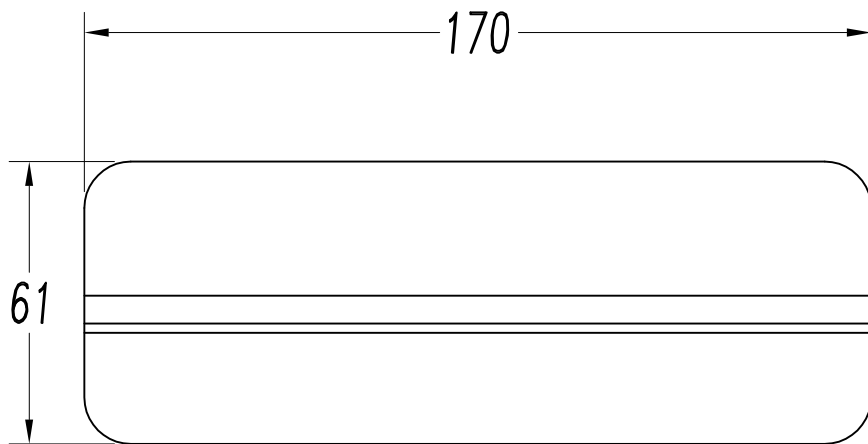

The photograph may not match the reference exactly. Please read the product description to identify the finish.

Download photometric file .ldt /.ies

TECHNICAL CHARACTERISTICS

Type:	Wall fixture
IP Protection degrees:	IP20
Bulb:	1 x LED Citizen. Warm White - 3000K
Power (W):	LED Citizen 4
Luminous efficacy (Lm/W):	120
CRI:	80
Voltage / Frequency:	110-240V/50-60Hz
Warranty (Years):	2
Option to extend the guarantee:	Yes, 5 years
Units per box:	20
Net Weight (Kg):	0.535
EAN:	8435111090275,00

MATERIALS / FINISHES

Structure material: Aluminium

Diffuser material: Acrylic

Structure finish: Matt white

Diffuser finish: Transparent

GEAR

Multi-voltage electronic gear included (110-240 V / 50-60 Hz)

STEEL /WHITE

Aluminium /WHITE

1

2

3

4

5

6