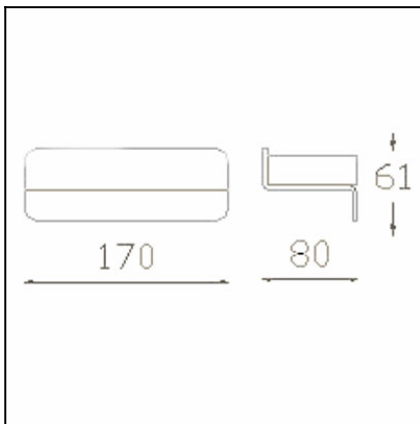

The photograph may not match the reference exactly. Please read the product description to identify the finish.

Download photometric file .ldt /.ies

TECHNICAL CHARACTERISTICS

Type:	Wall fixture
IP Protection degrees:	IP20
Bulb:	1 x LED Citizen. Warm White - 3000K
Power (W):	LED Citizen 4
Luminous efficacy (Lm/W):	120
CRI:	80
Voltage / Frequency:	110-240V/50-60Hz
Warranty (Years):	2
Option to extend the guarantee:	Yes, 5 years
Units per box:	20
Net Weight (Kg):	0.535
EAN:	8435111090275,00

MATERIALS / FINISHES

Structure material: Aluminium

Diffuser material: Acrylic

Structure finish: Matt white

Diffuser finish: Transparent

GEAR

Multi-voltage electronic gear included (110-240 V / 50-60 Hz)

STEEL /WHITE

Aluminium /WHITE

1

2

3

4

5

6