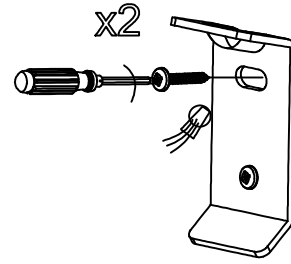

The photograph may not match the reference exactly. Please read the product description to identify the finish.

Download photometric file .ldt /.ies

TECHNICAL CHARACTERISTICS

Type:	Wall fixture
IP Protection degrees:	IP20
Bulb:	1 x LED Cree. Warm White - 3000K
Power (W):	3
Total power consumption (W):	4.3
Luminous efficacy (Lm/W):	74
CRI:	80
Voltage / Frequency:	100-240V/50-60Hz
Warranty (Years):	2
Option to extend the guarantee:	Yes, 5 years
Units per box:	20
Net Weight (Kg):	0.43
EAN:	8435111090589,00

MATERIALS / FINISHES

Structure material: Aluminium
Structure finish: Matt white

GEAR

Multi-voltage electronic gear included (110-240 V / 50-60 Hz)

1

2

3

4