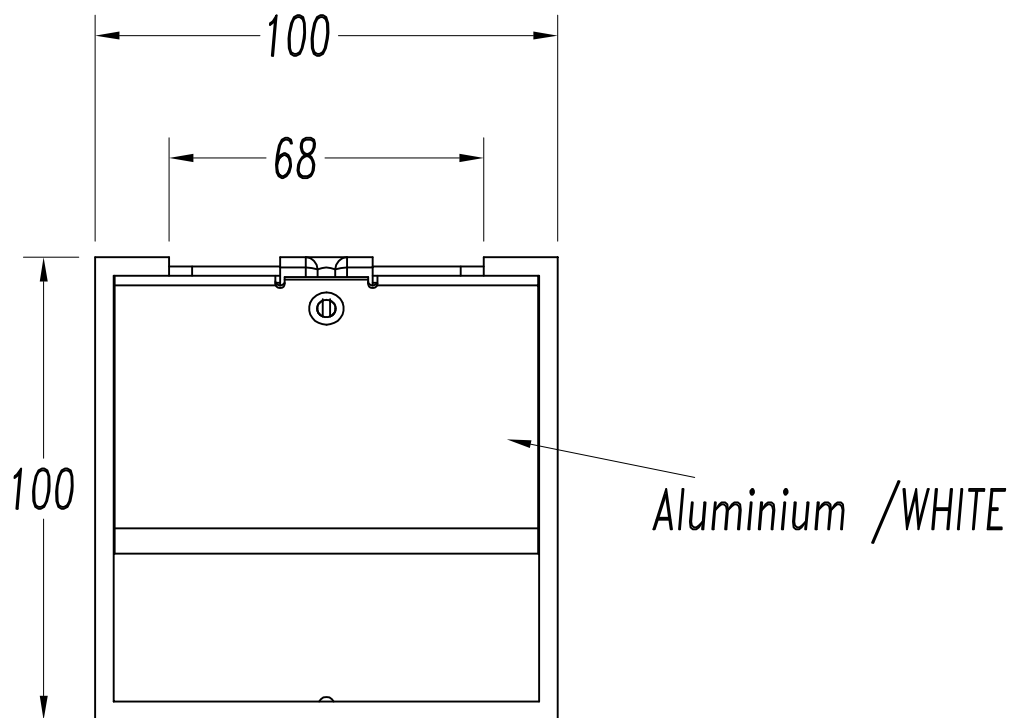

The photograph may not match the reference exactly. Please read the product description to identify the finish.

Download photometric file .ldt /.ies

TECHNICAL CHARACTERISTICS

Type:	Wall fixture
IP Protection degrees:	IP20
Bulb:	1 x LED Cree. Warm White - 3000K
Power (W):	3
Total power consumption (W):	4.3
Luminous efficacy (Lm/W):	74
CRI:	80
Voltage / Frequency:	100-240V/50-60Hz
Warranty (Years):	2
Option to extend the guarantee:	Yes, 5 years
Units per box:	20
Net Weight (Kg):	0.43
EAN:	8435111090589,00

MATERIALS / FINISHES

Structure material: Aluminium
Structure finish: Matt white

GEAR

Multi-voltage electronic gear included (110-240 V / 50-60 Hz)

1

2

3

4