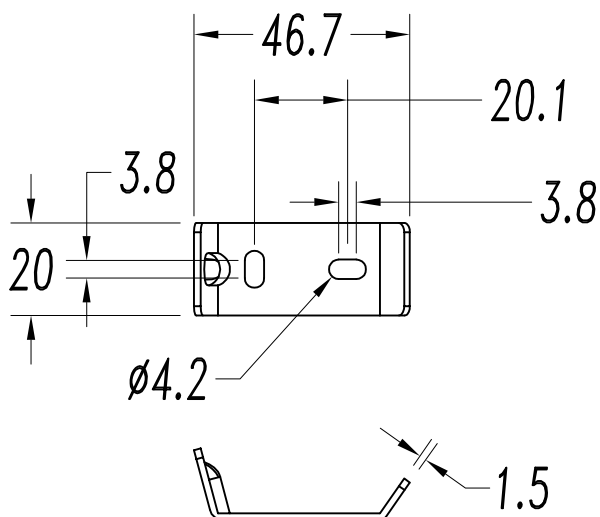

The photograph may not match the reference exactly. Please read the product description to identify the finish.

Download photometric file .ldt /.ies

TECHNICAL CHARACTERISTICS

Type:	Wall fixture
IP Protection degrees:	IP20
Bulb:	1 x LED Cree. Warm White - 3000K
Power (W):	3
Total power consumption (W):	4.3
Luminous efficacy (Lm/W):	74
CRI:	80
Voltage / Frequency:	100-240V/50-60Hz
Warranty (Years):	2
Option to extend the guarantee:	Yes, 5 years
Units per box:	20
Net Weight (Kg):	0.43
EAN:	8435111090589,00

MATERIALS / FINISHES

Structure material: Aluminium
Structure finish: Matt white

GEAR

Multi-voltage electronic gear included (110-240 V / 50-60 Hz)

1

2

3

4