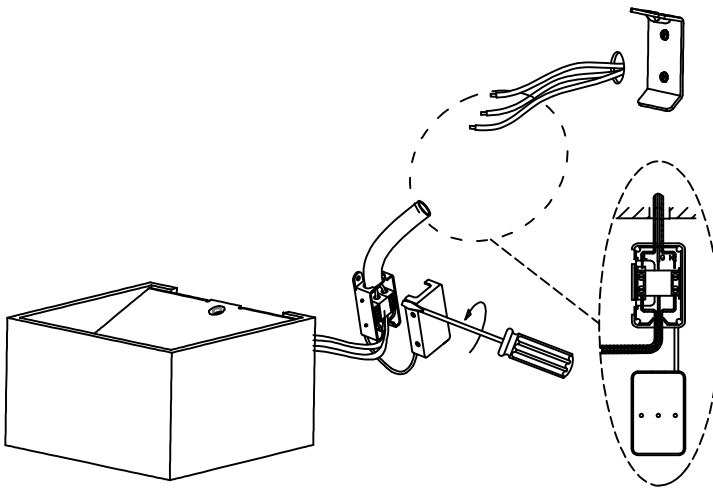

The photograph may not match the reference exactly. Please read the product description to identify the finish.

Download photometric file .ldt /.ies

TECHNICAL CHARACTERISTICS

Type:	Wall fixture
IP Protection degrees:	IP20
Bulb:	1 x LED Cree. Warm White - 3000K
Power (W):	3
Total power consumption (W):	4.3
Luminous efficacy (Lm/W):	74
CRI:	80
Voltage / Frequency:	100-240V/50-60Hz
Warranty (Years):	2
Option to extend the guarantee:	Yes, 5 years
Units per box:	20
Net Weight (Kg):	0.43
EAN:	8435111090589,00

MATERIALS / FINISHES

Structure material: Aluminium
Structure finish: Matt white

GEAR

Multi-voltage electronic gear included (110-240 V / 50-60 Hz)

1

2

3

4