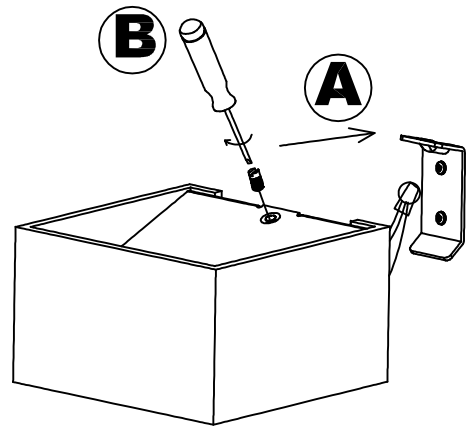

The photograph may not match the reference exactly. Please read the product description to identify the finish.

Download photometric file .ldt /.ies

TECHNICAL CHARACTERISTICS

Type:	Wall fixture
IP Protection degrees:	IP20
Bulb:	1 x LED Cree. Warm White - 3000K
Power (W):	3
Total power consumption (W):	4.3
Luminous efficacy (Lm/W):	74
CRI:	80
Voltage / Frequency:	100-240V/50-60Hz
Warranty (Years):	2
Option to extend the guarantee:	Yes, 5 years
Units per box:	20
Net Weight (Kg):	0.43
EAN:	8435111090589,00

MATERIALS / FINISHES

Structure material: Aluminium
Structure finish: Matt white

GEAR

Multi-voltage electronic gear included (110-240 V / 50-60 Hz)

1

2

3

4