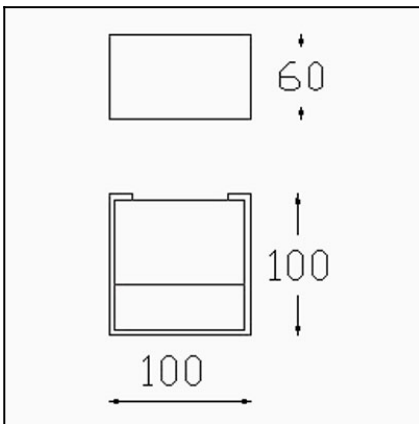

The photograph may not match the reference exactly. Please read the product description to identify the finish.

Download photometric file .ldt /.ies

TECHNICAL CHARACTERISTICS

Type:	Wall fixture
IP Protection degrees:	IP20
Bulb:	1 x LED Cree. Warm White - 3000K
Power (W):	3
Total power consumption (W):	4.3
Luminous efficacy (Lm/W):	74
CRI:	80
Voltage / Frequency:	100-240V/50-60Hz
Warranty (Years):	2
Option to extend the guarantee:	Yes, 5 years
Units per box:	20
Net Weight (Kg):	0.43
EAN:	8435111090589,00

MATERIALS / FINISHES

Structure material: Aluminium
Structure finish: Matt white

GEAR

Multi-voltage electronic gear included (110-240 V / 50-60 Hz)

1

2

3

4