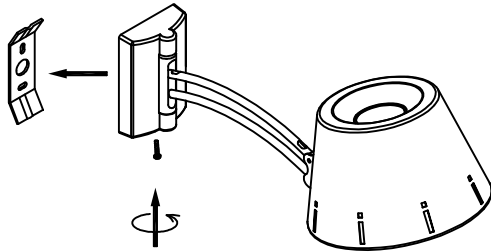

Design by Estudi Ribaudí

The photograph may not match the reference exactly. Please read the product description to identify the finish.

TECHNICAL CHARACTERISTICS

Type:	Wall fixture
Adjustable $\pm 180^\circ$ on the vertical axis	
IP Protection degrees:	IP20
Lampholder:	1 x E27
Power (W):	E27 60W
Total power consumption (W):	60
Voltage / Frequency:	220-240V/50-60Hz
Warranty (Years):	2
Units per box:	1
Net Weight (Kg):	0.85
EAN:	8435071425131,00

MATERIALS / FINISHES

Structure material: Aluminium
Steel

Download photometric file .ldt / .ies

1

2

3

4

5