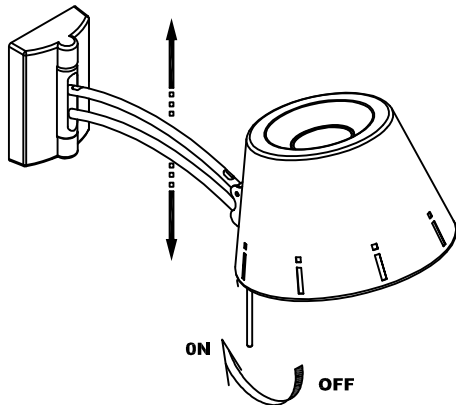

Design by Estudi Ribaudí

The photograph may not match the reference exactly. Please read the product description to identify the finish.

TECHNICAL CHARACTERISTICS

Type:	Wall fixture
Adjustable $\pm 180^\circ$ on the vertical axis	
IP Protection degrees:	IP20
Lampholder:	1 x E27
Power (W):	E27 60W
Total power consumption (W):	60
Voltage / Frequency:	220-240V/50-60Hz
Warranty (Years):	2
Units per box:	1
Net Weight (Kg):	0.85
EAN:	8435071425131,00

MATERIALS / FINISHES

Structure material: Aluminium
Steel

Download photometric file .ldt / .ies

1

2

3

4

5