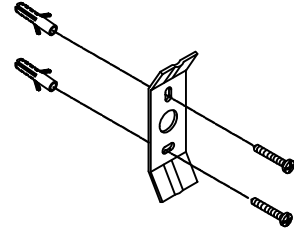

Design by Estudi Ribaudí

The photograph may not match the reference exactly. Please read the product description to identify the finish.

TECHNICAL CHARACTERISTICS

Type:	Wall fixture
Adjustable $\pm 180^\circ$ on the vertical axis	
IP Protection degrees:	IP20
Lampholder:	1 x E27
Power (W):	E27 60W
Total power consumption (W):	60
Voltage / Frequency:	220-240V/50-60Hz
Warranty (Years):	2
Units per box:	1
Net Weight (Kg):	0.85
EAN:	8435071425131,00

MATERIALS / FINISHES

Structure material: Aluminium
Steel

Download photometric file .ldt / .ies

1

2

3

4

5