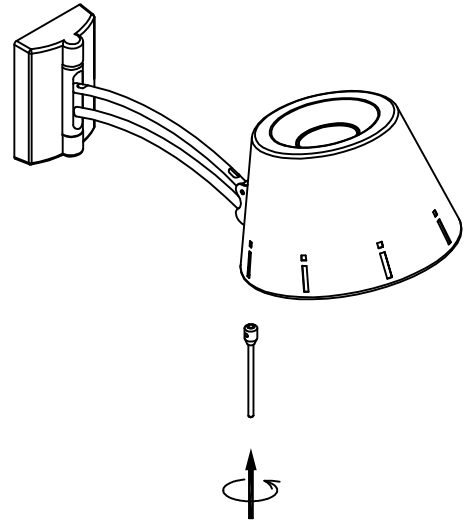

Design by Estudi Ribaudí

The photograph may not match the reference exactly. Please read the product description to identify the finish.

TECHNICAL CHARACTERISTICS

Type:	Wall fixture
Adjustable $\pm 180^\circ$ on the vertical axis	
IP Protection degrees:	IP20
Lampholder:	1 x E27
Power (W):	E27 60W
Total power consumption (W):	60
Voltage / Frequency:	220-240V/50-60Hz
Warranty (Years):	2
Units per box:	1
Net Weight (Kg):	0.85
EAN:	8435071425131,00

MATERIALS / FINISHES

Structure material: Aluminium
Steel

Download photometric file .ldt / .ies

1

2

3

4

5