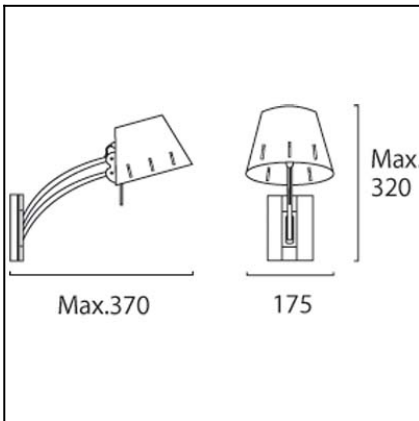

Design by Estudi Ribaudí

The photograph may not match the reference exactly. Please read the product description to identify the finish.

TECHNICAL CHARACTERISTICS

Type:	Wall fixture
Adjustable $\pm 180^\circ$ on the vertical axis	
IP Protection degrees:	IP20
Lampholder:	1 x E27
Power (W):	E27 60W
Total power consumption (W):	60
Voltage / Frequency:	220-240V/50-60Hz
Warranty (Years):	2
Units per box:	1
Net Weight (Kg):	0.85
EAN:	8435071425131,00