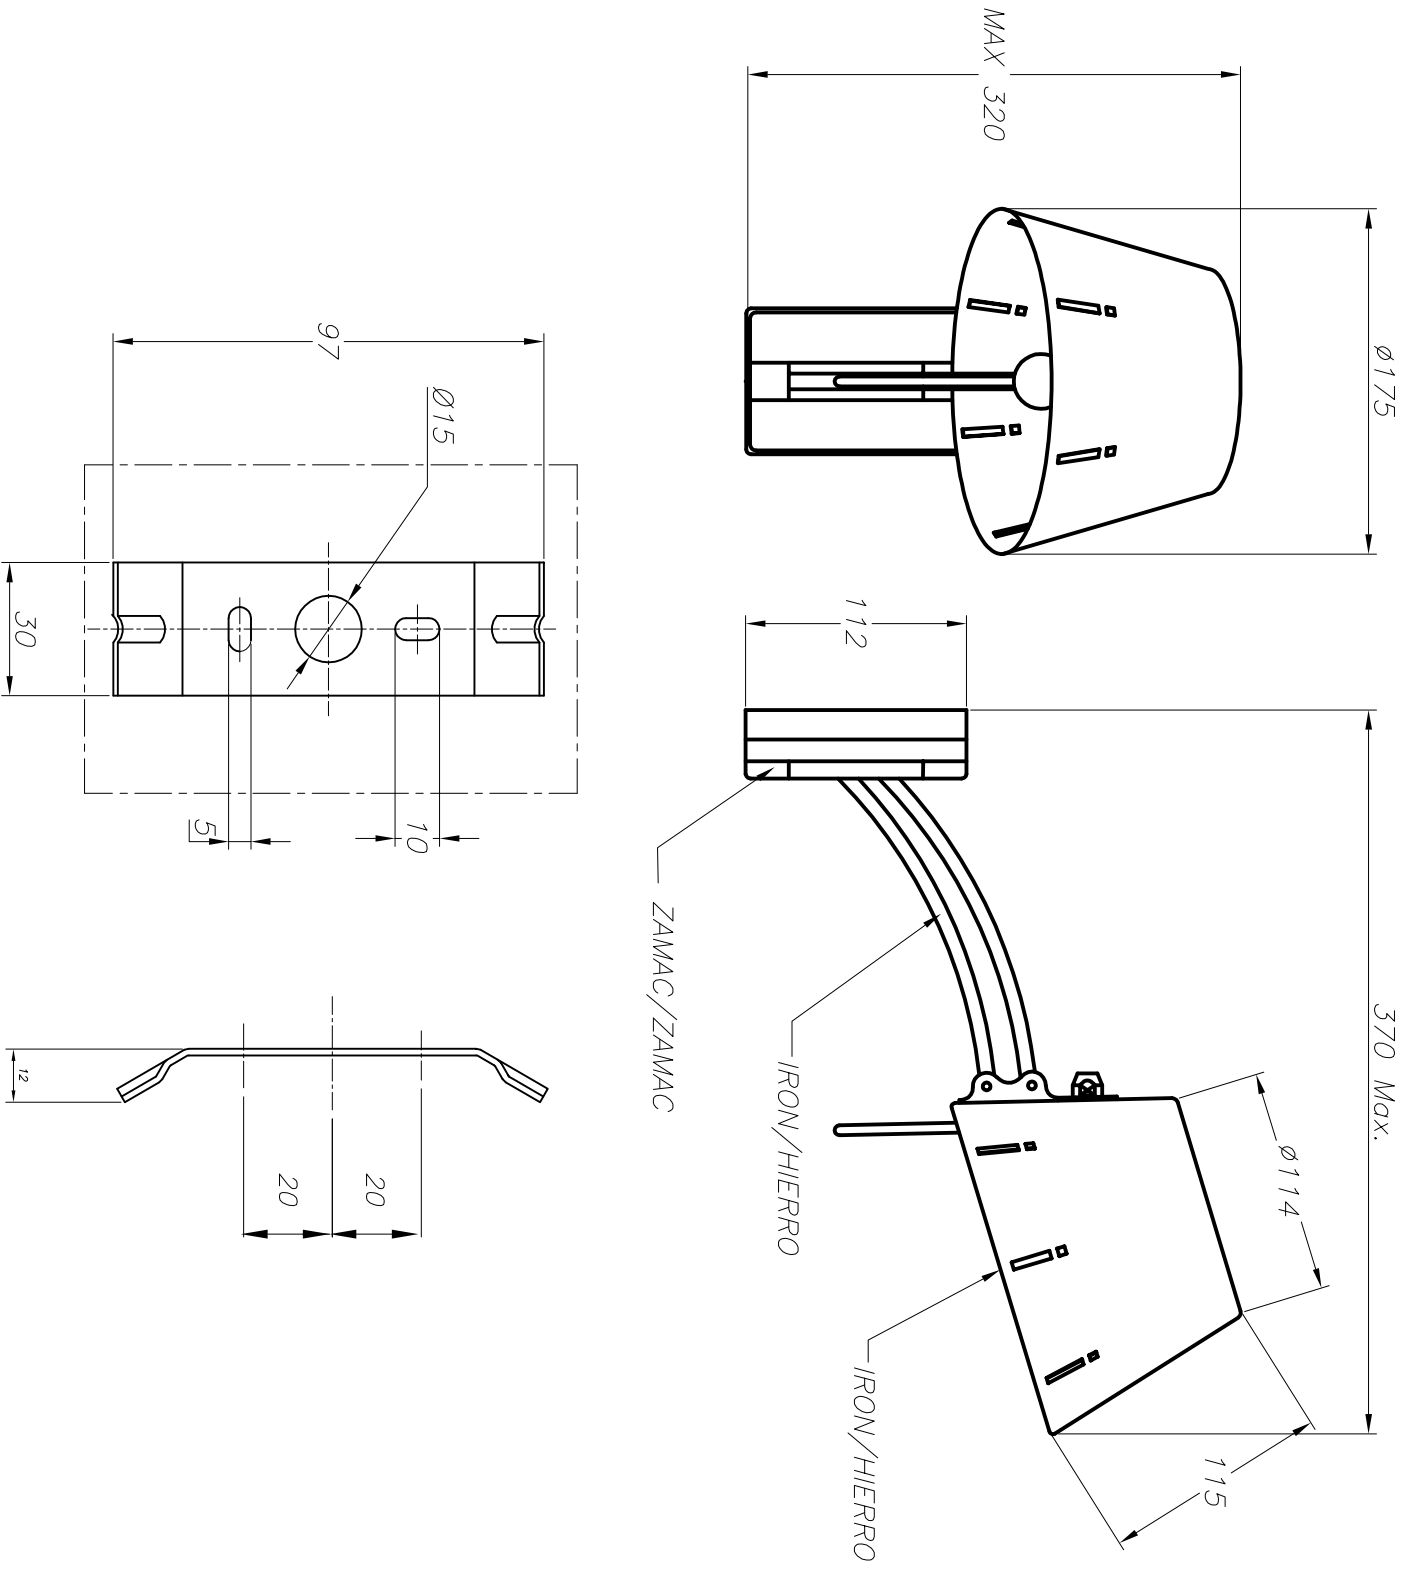

Design by Estudi Ribaudí

The photograph may not match the reference exactly. Please read the product description to identify the finish.

TECHNICAL CHARACTERISTICS

Type:	Wall fixture
Adjustable $\pm 180^\circ$ on the vertical axis	
IP Protection degrees:	IP20
Lampholder:	1 x E27
Power (W):	E27 60W
Total power consumption (W):	60
Voltage / Frequency:	220-240V/50-60Hz
Warranty (Years):	2
Units per box:	1
Net Weight (Kg):	0.85
EAN:	8435071425131,00

MATERIALS / FINISHES

Structure material: Aluminium
Steel

Download photometric file .ldt / .ies

1

2

3

4

5