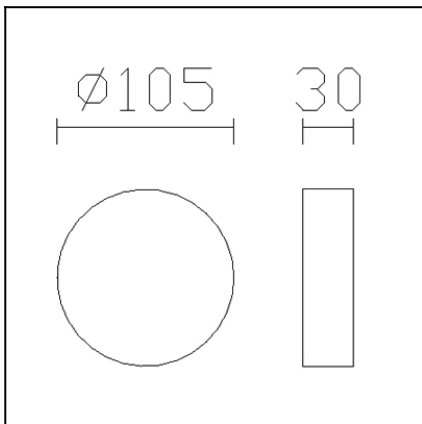

The photograph may not match the reference exactly. Please read the product description to identify the finish.

[Download photometric file .ldt /.ies](#)

**TECHNICAL CHARACTERISTICS**

Type:	Wall fixture
IP Protection degrees:	IP20
Bulb:	1 x LED Cree. Warm White - 3000K
Power (W):	3
Total power consumption (W):	4.3
Luminous efficacy (Lm/W):	82
CRI:	80
Voltage / Frequency:	100-240V/50-60Hz
Warranty (Years):	2
Option to extend the guarantee:	Yes, 5 years
Units per box:	24
Net Weight (Kg):	0.19
EAN:	8435111097809,00