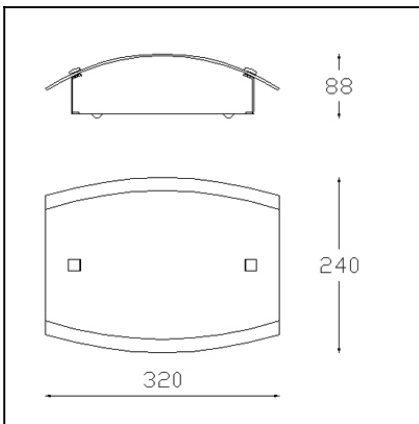

The photograph may not match the reference exactly. Please read the product description to identify the finish.

Download photometric file .ldt /.ies

TECHNICAL CHARACTERISTICS

Type:	Wall fixture
IP Protection degrees:	IP20
Lampholder:	2 x E27
Power (W):	E27 60
Voltage / Frequency:	220-240V/50-60Hz
Warranty (Years):	2
Units per box:	4
Net Weight (Kg):	1.14
EAN:	8435111092323,00