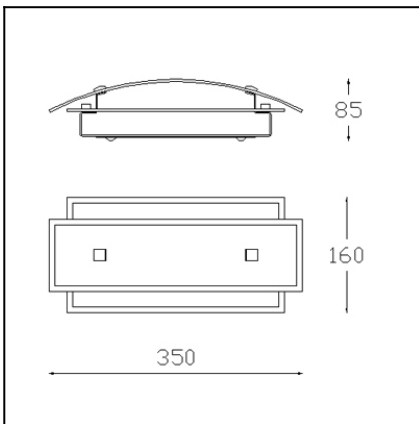

The photograph may not match the reference exactly. Please read the product description to identify the finish.

Download photometric file .ldt /.ies

TECHNICAL CHARACTERISTICS

Type:	Wall fixture
IP Protection degrees:	IP20
Lampholder:	1 x E27
Power (W):	E27 100
Voltage / Frequency:	220-240V/50-60Hz
Warranty (Years):	2
Units per box:	4
Net Weight (Kg):	0.815
EAN:	8435111092330,00