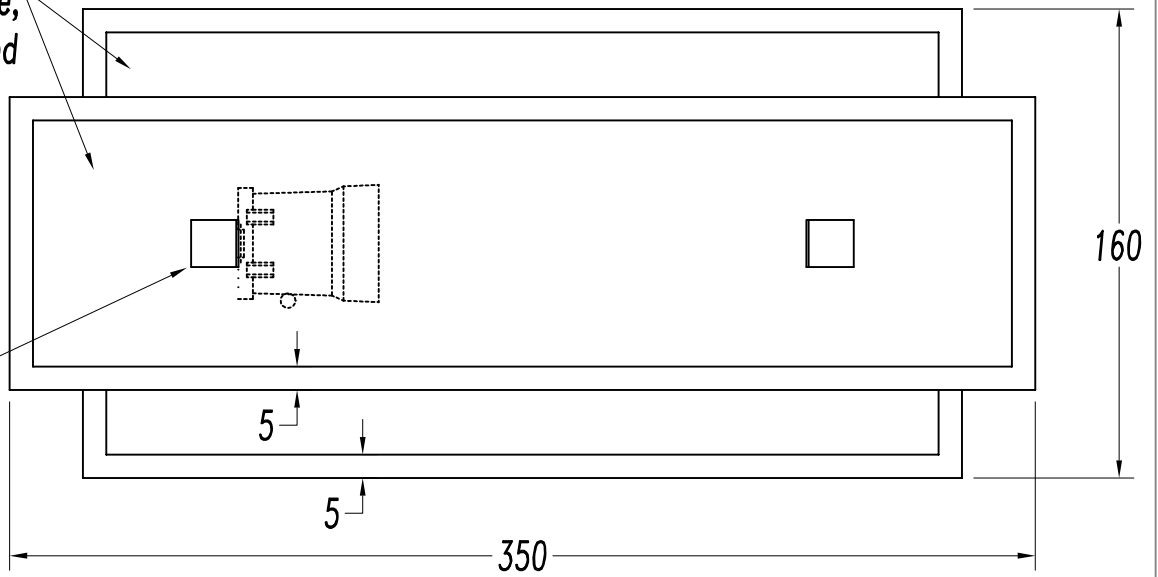

Extra white glass.
Inside white,
outside sand blasted

IRON / CHROME