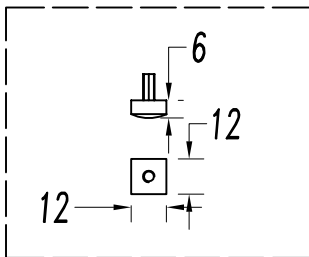

Extra white glass.
Inside white,
outside sand blasted

IRON / CHROME