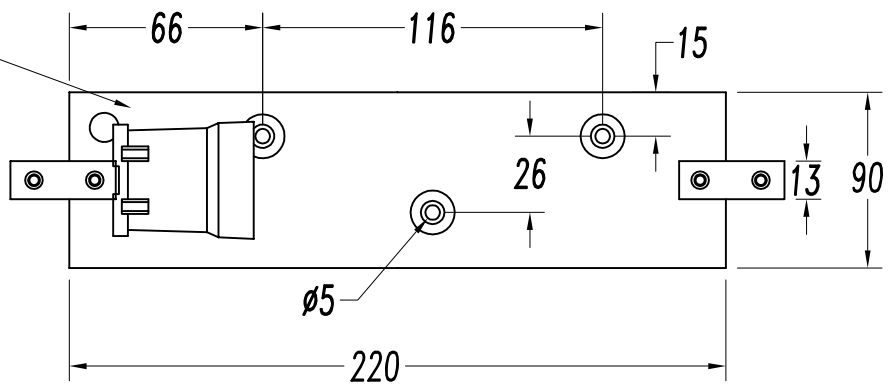

IRON / WHITE