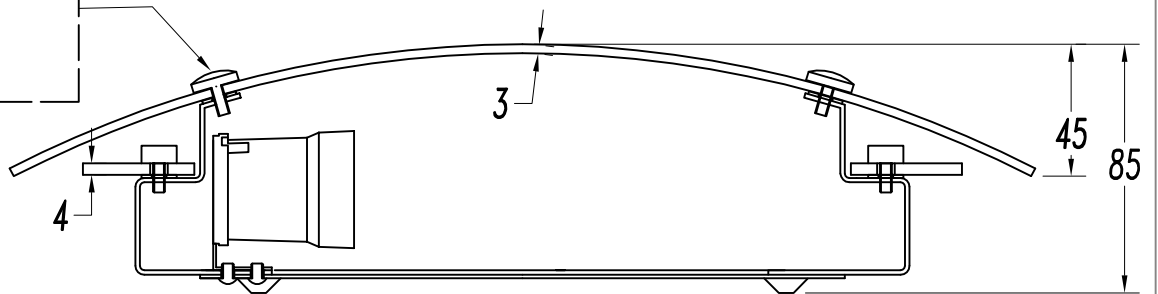

Extra white glass.
Inside white,
outside sand blasted

IRON / CHROME