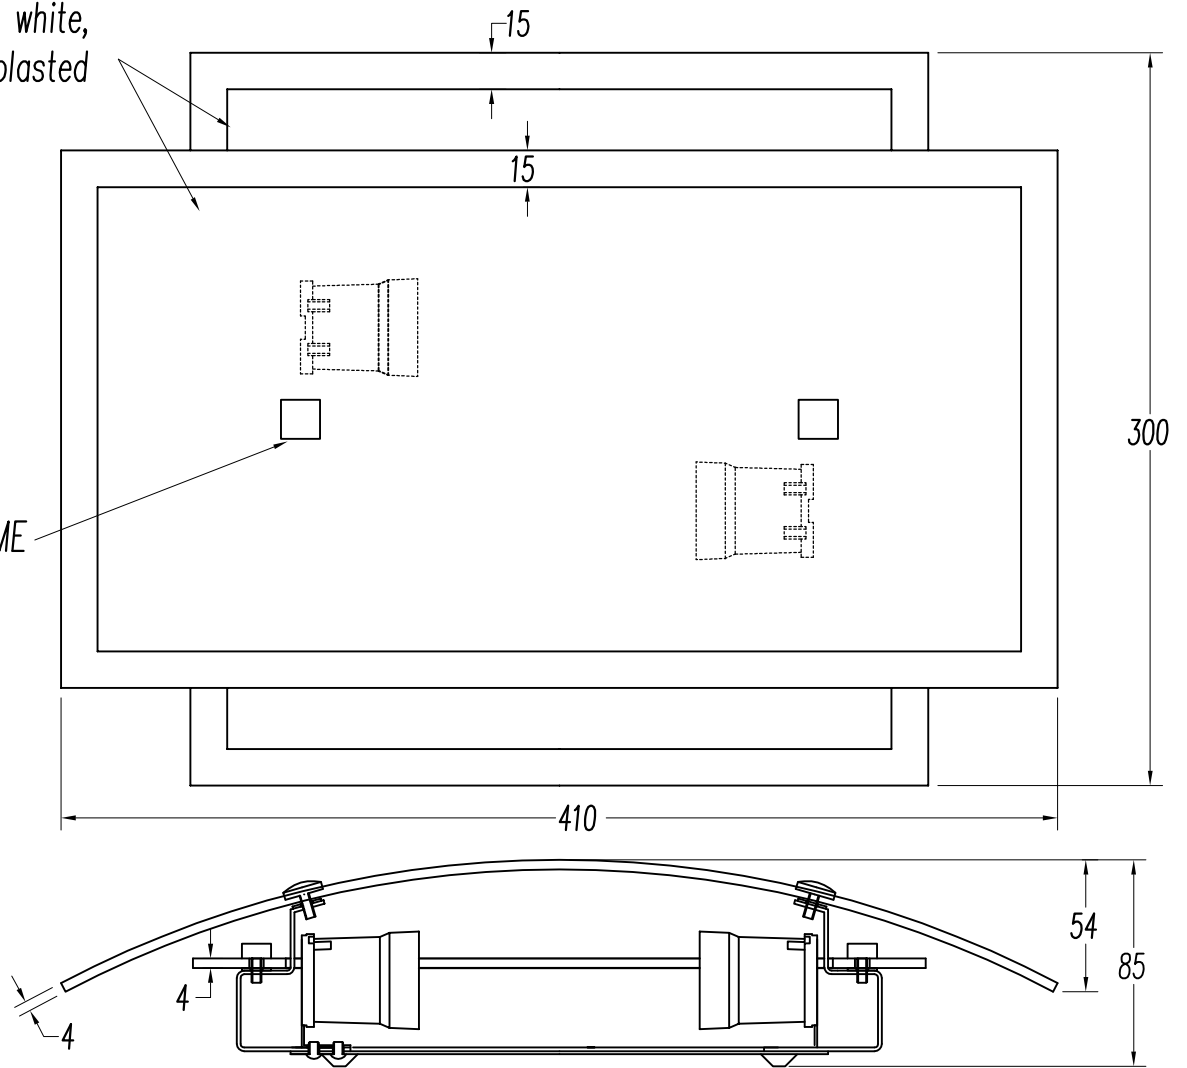

Extra white glass.
Inside white,
outside sand blasted

IRON / CHROME