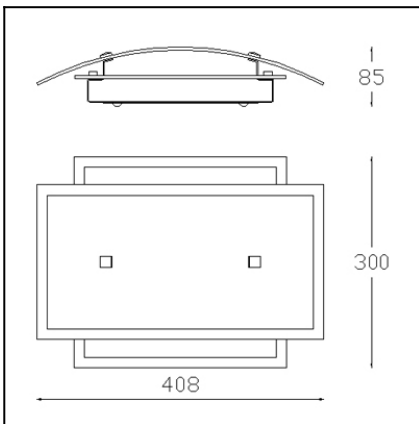

The photograph may not match the reference exactly. Please read the product description to identify the finish.

Download photometric file .ldt /.ies

TECHNICAL CHARACTERISTICS

Type:	Wall fixture
IP Protection degrees:	IP20
Lampholder:	2 x E27
Power (W):	E27 60
Voltage / Frequency:	220-240V/50-60Hz
Warranty (Years):	2
Units per box:	4
Net Weight (Kg):	1.765
EAN:	8435111092347,00