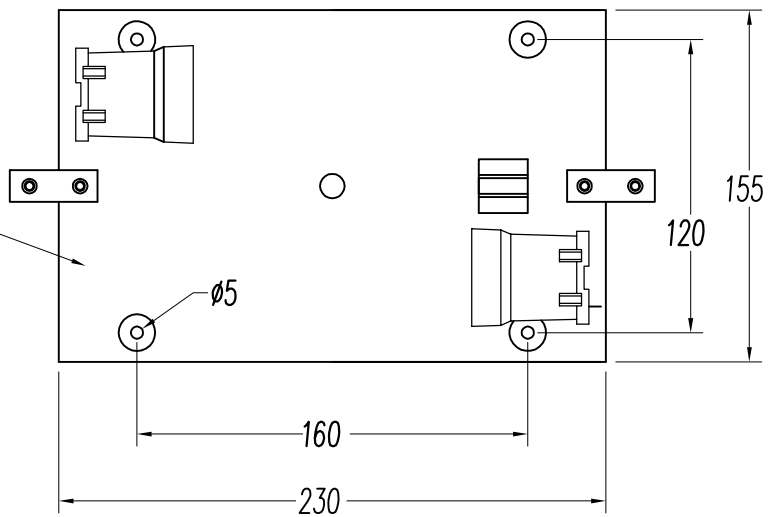

IRON / WHITE