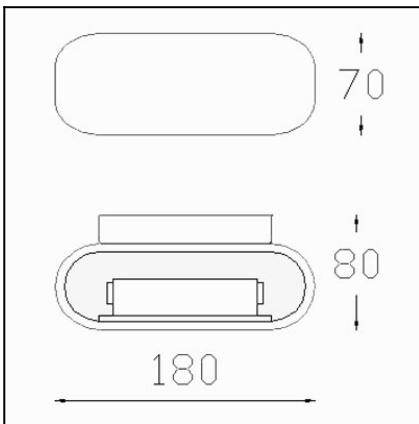

The photograph may not match the reference exactly. Please read the product description to identify the finish.

Download photometric file .ldt /.ies

TECHNICAL CHARACTERISTICS

Type:	Wall fixture
IP Protection degrees:	IP20
Lampholder:	1 x R7s
Power (W):	R7s 100
Total power consumption (W):	100
Voltage / Frequency:	220-240V/50-60Hz
Warranty (Years):	2
Units per box:	12
Net Weight (Kg):	0.665
EAN:	8435111091777,00