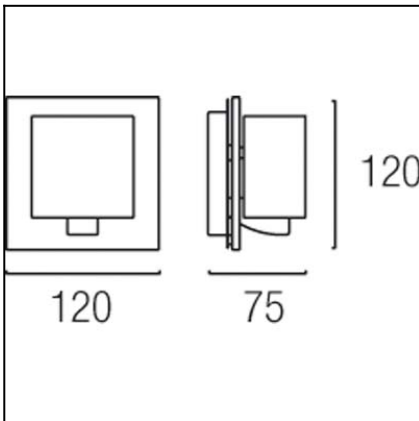

Design by Josep Patsí

The photograph may not match the reference exactly. Please read the product description to identify the finish.

TECHNICAL CHARACTERISTICS

Type:	Wall fixture
IP Protection degrees:	IP20
Lampholder:	1 x G9
Power (W):	G9 MAX 75W
Bulb included:	1 x G9 60W
Total power consumption (W):	75
Voltage / Frequency:	220-240V/50-60Hz
Warranty (Years):	2
Units per box:	12
Net Weight (Kg):	0.65
EAN:	8435111034521,00