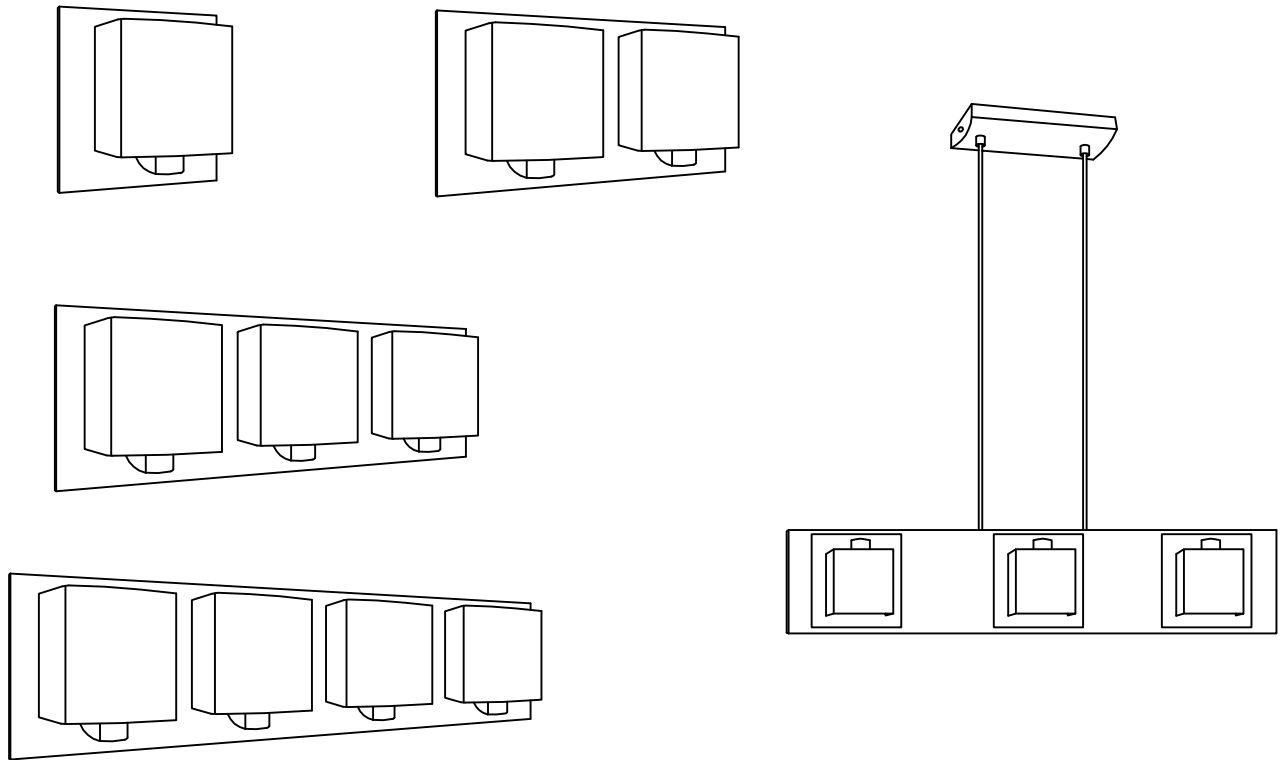

Design by Josep Patsí

The photograph may not match the reference exactly. Please read the product description to identify the finish.

TECHNICAL CHARACTERISTICS

Type:	Wall fixture
IP Protection degrees:	IP20
Lampholder:	1 x G9
Power (W):	G9 MAX 75W
Bulb included:	1 x G9 60W
Total power consumption (W):	75
Voltage / Frequency:	220-240V/50-60Hz
Warranty (Years):	2
Units per box:	12
Net Weight (Kg):	0.65
EAN:	8435111034521,00

MATERIALS / FINISHES

Structure material: Steel

Diffuser material: Glass

Structure finish: Textured grey
Chrome

Diffuser finish: Tinted

[Download photometric file .ldt / .ies](#)

A

B