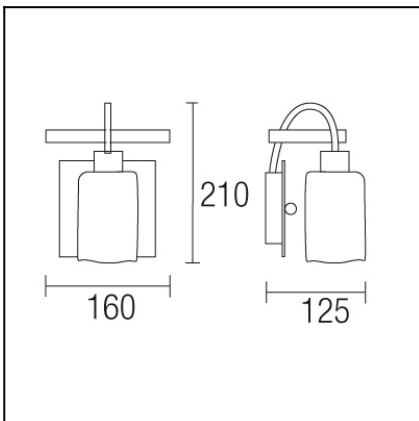

The photograph may not match the reference exactly. Please read the product description to identify the finish.

Download photometric file .ldt /.ies

TECHNICAL CHARACTERISTICS

Type:	Wall fixture
IP Protection degrees:	IP20
Lampholder:	1 x E14
Power (W):	E14 60
Total power consumption (W):	60
Voltage / Frequency:	220-240V/50-60Hz
Warranty (Years):	2
Units per box:	10
Net Weight (Kg):	1.425
EAN:	8435111034002,00