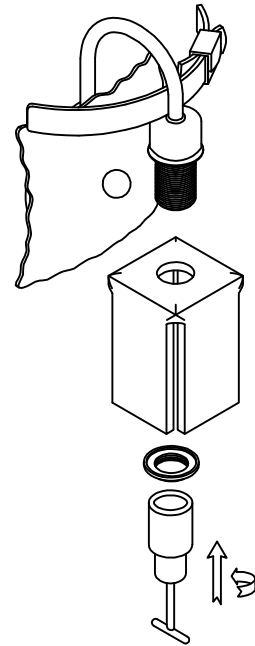

The photograph may not match the reference exactly. Please read the product description to identify the finish.

Download photometric file .ldt /.ies

TECHNICAL CHARACTERISTICS

Type:	Wall fixture
IP Protection degrees:	IP20
Lampholder:	1 x E14
Power (W):	E14 60
Total power consumption (W):	60
Voltage / Frequency:	220-240V/50-60Hz
Warranty (Years):	2
Units per box:	10
Net Weight (Kg):	1.425
EAN:	8435111034002,00

MATERIALS / FINISHES

Structure material: Steel
Structure finish: Old brown

Diffuser material: Glass
Diffuser finish: Amber

1

2

3

4

5