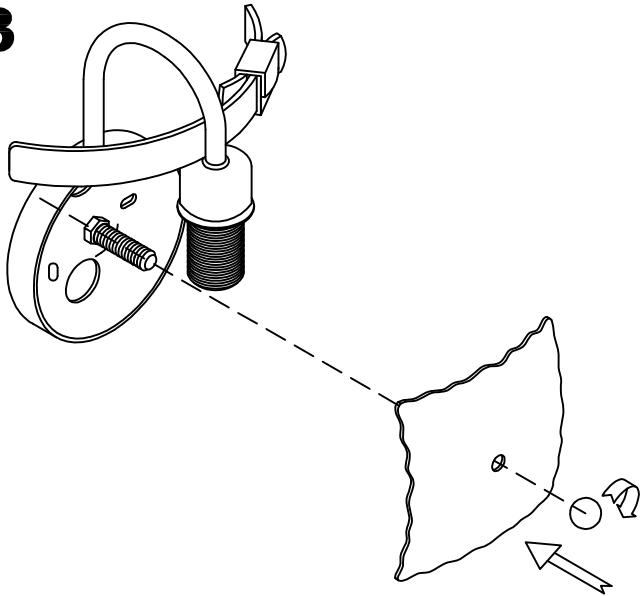

The photograph may not match the reference exactly. Please read the product description to identify the finish.

Download photometric file .ldt /.ies

TECHNICAL CHARACTERISTICS

Type:	Wall fixture
IP Protection degrees:	IP20
Lampholder:	1 x E14
Power (W):	E14 60
Total power consumption (W):	60
Voltage / Frequency:	220-240V/50-60Hz
Warranty (Years):	2
Units per box:	10
Net Weight (Kg):	1.425
EAN:	8435111034002,00

MATERIALS / FINISHES

Structure material: Steel
Structure finish: Old brown

Diffuser material: Glass
Diffuser finish: Amber

1

2

3

4

5