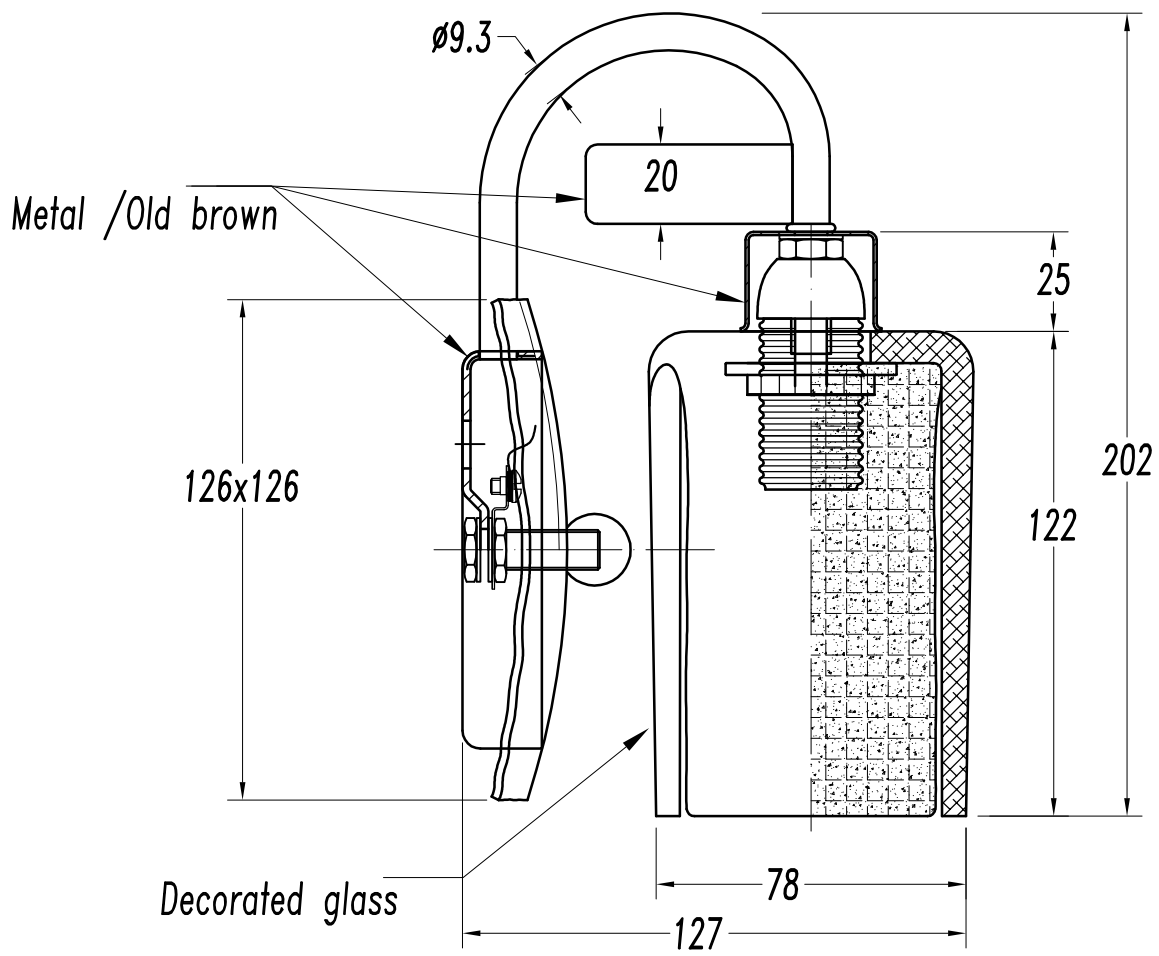

The photograph may not match the reference exactly. Please read the product description to identify the finish.

Download photometric file .ldt /.ies

TECHNICAL CHARACTERISTICS

Type:	Wall fixture
IP Protection degrees:	IP20
Lampholder:	1 x E14
Power (W):	E14 60
Total power consumption (W):	60
Voltage / Frequency:	220-240V/50-60Hz
Warranty (Years):	2
Units per box:	10
Net Weight (Kg):	1.425
EAN:	8435111034002,00

MATERIALS / FINISHES

Structure material: Steel
Structure finish: Old brown

Diffuser material: Glass
Diffuser finish: Amber

1

2

3

4

5