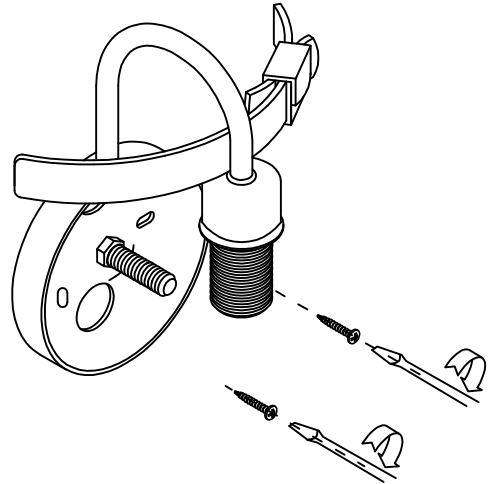

The photograph may not match the reference exactly. Please read the product description to identify the finish.

Download photometric file .ldt /.ies

TECHNICAL CHARACTERISTICS

Type:	Wall fixture
IP Protection degrees:	IP20
Lampholder:	1 x E14
Power (W):	E14 60
Total power consumption (W):	60
Voltage / Frequency:	220-240V/50-60Hz
Warranty (Years):	2
Units per box:	10
Net Weight (Kg):	1.425
EAN:	8435111034002,00

MATERIALS / FINISHES

Structure material: Steel
Structure finish: Old brown

Diffuser material: Glass
Diffuser finish: Amber

1

2

3

4

5