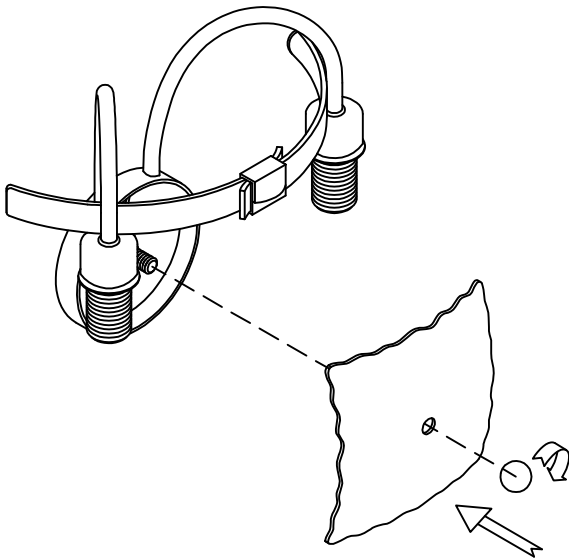

The photograph may not match the reference exactly. Please read the product description to identify the finish.

Download photometric file .ldt /.ies

TECHNICAL CHARACTERISTICS

Type:	Wall fixture
IP Protection degrees:	IP20
Lampholder:	2 x E14
Power (W):	E14 60
Total power consumption (W):	120
Voltage / Frequency:	220-240V/50-60Hz
Warranty (Years):	2
Units per box:	1
Net Weight (Kg):	2.5
EAN:	8435111034019,00

MATERIALS / FINISHES

Structure material: Steel
Structure finish: Old brown

Diffuser material: Glass
Diffuser finish: Amber

1

2

3

4

5