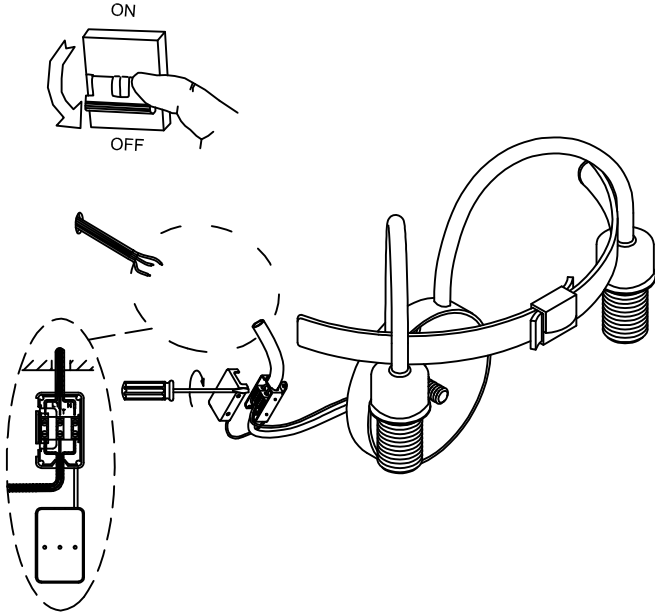

The photograph may not match the reference exactly. Please read the product description to identify the finish.

Download photometric file .ldt /.ies

TECHNICAL CHARACTERISTICS

Type:	Wall fixture
IP Protection degrees:	IP20
Lampholder:	2 x E14
Power (W):	E14 60
Total power consumption (W):	120
Voltage / Frequency:	220-240V/50-60Hz
Warranty (Years):	2
Units per box:	1
Net Weight (Kg):	2.5
EAN:	8435111034019,00

MATERIALS / FINISHES

Structure material: Steel
Structure finish: Old brown

Diffuser material: Glass
Diffuser finish: Amber

1

2

3

4

5