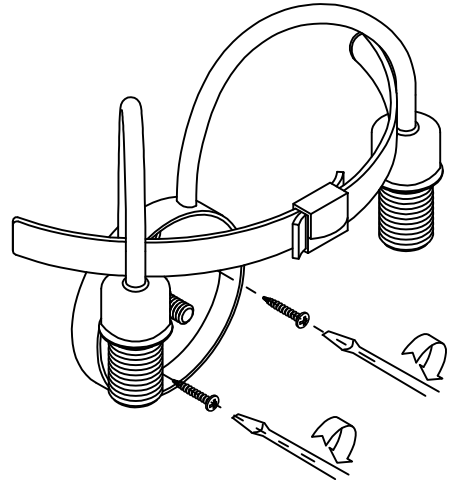

The photograph may not match the reference exactly. Please read the product description to identify the finish.

Download photometric file .ldt /.ies

TECHNICAL CHARACTERISTICS

Type:	Wall fixture
IP Protection degrees:	IP20
Lampholder:	2 x E14
Power (W):	E14 60
Total power consumption (W):	120
Voltage / Frequency:	220-240V/50-60Hz
Warranty (Years):	2
Units per box:	1
Net Weight (Kg):	2.5
EAN:	8435111034019,00

MATERIALS / FINISHES

Structure material: Steel
Structure finish: Old brown

Diffuser material: Glass
Diffuser finish: Amber

1

2

3

4

5