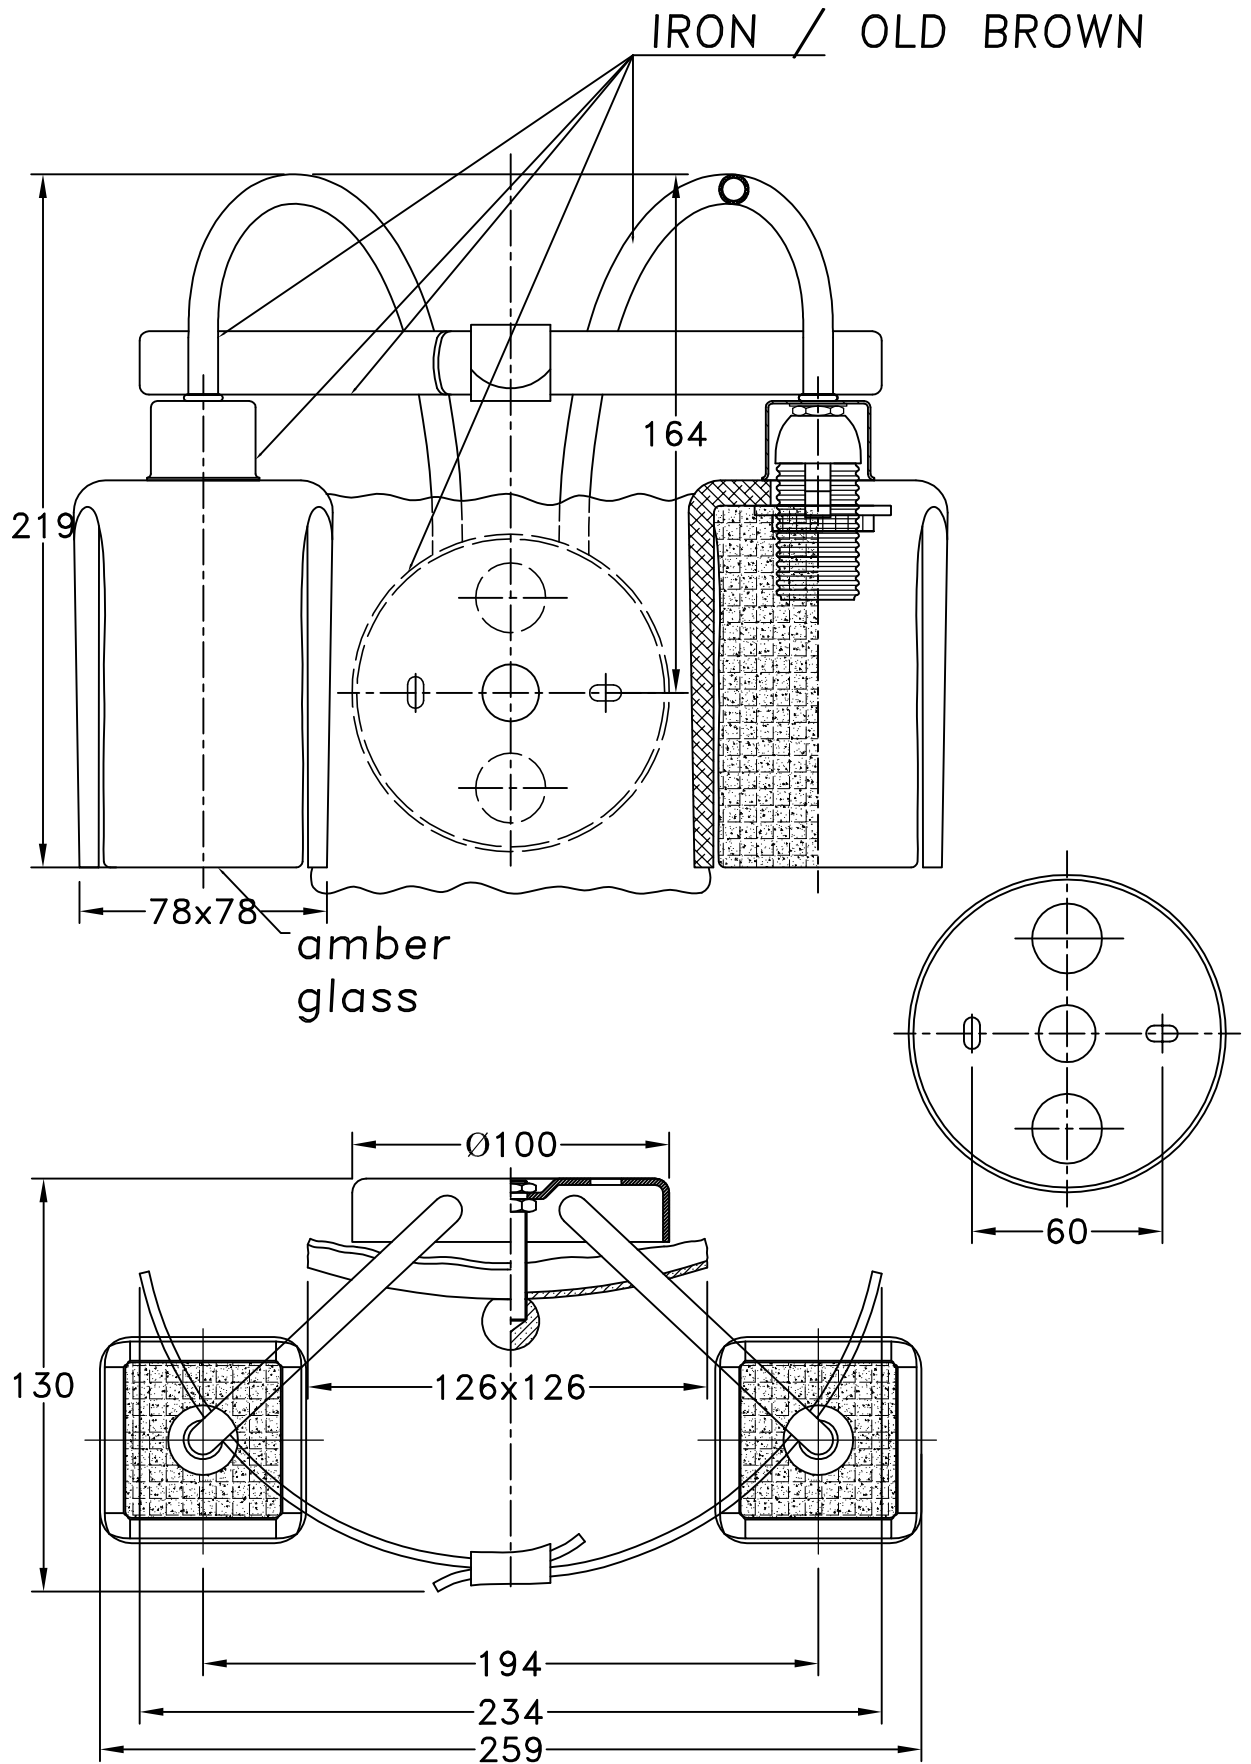

The photograph may not match the reference exactly. Please read the product description to identify the finish.

Download photometric file .ldt /.ies

TECHNICAL CHARACTERISTICS

Type:	Wall fixture
IP Protection degrees:	IP20
Lampholder:	2 x E14
Power (W):	E14 60
Total power consumption (W):	120
Voltage / Frequency:	220-240V/50-60Hz
Warranty (Years):	2
Units per box:	1
Net Weight (Kg):	2.5
EAN:	8435111034019,00

MATERIALS / FINISHES

Structure material: Steel
Structure finish: Old brown

Diffuser material: Glass
Diffuser finish: Amber

1

2

3

4

5