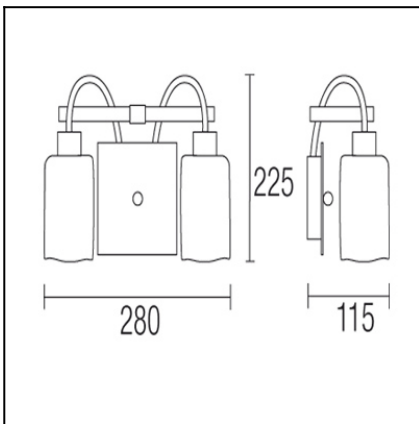

The photograph may not match the reference exactly. Please read the product description to identify the finish.

Download photometric file .ldt /.ies

TECHNICAL CHARACTERISTICS

Type:	Wall fixture
IP Protection degrees:	IP20
Lampholder:	2 x E14
Power (W):	E14 60
Total power consumption (W):	120
Voltage / Frequency:	220-240V/50-60Hz
Warranty (Years):	2
Units per box:	1
Net Weight (Kg):	2.5
EAN:	8435111034019,00