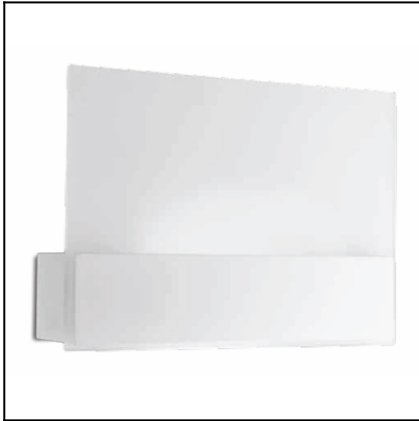

Design by Josep Patsí

The photograph may not match the reference exactly. Please read the product description to identify the finish.

[Download photometric file .ldt / .ies](#)

### TECHNICAL CHARACTERISTICS

Type:	Wall fixture
IP Protection degrees:	IP20
Lampholder:	2 x G24d2
Power (W):	G24d2 18
Total power consumption (W):	44
Voltage / Frequency:	220-240V/50-60Hz
Warranty (Years):	2
Units per box:	6
Net Weight (Kg):	2.26
EAN:	8435111092927,00

### MATERIALS / FINISHES

<b>Structure material:</b> Steel Zamak	<b>Diffuser material:</b> Glass
<b>Structure finish:</b> Matt white	<b>Diffuser finish:</b> Tinted