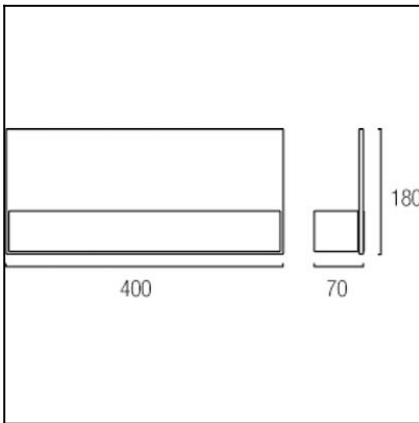

Design by Josep Patsí

The photograph may not match the reference exactly. Please read the product description to identify the finish.

[Download photometric file .ldt / .ies](#)

### TECHNICAL CHARACTERISTICS

Type:	Wall fixture
IP Protection degrees:	IP20
Lampholder:	2 x G24d2
Power (W):	G24d2 18
Total power consumption (W):	44
Voltage / Frequency:	220-240V/50-60Hz
Warranty (Years):	2
Units per box:	6
Net Weight (Kg):	2.26
EAN:	8435111092927,00