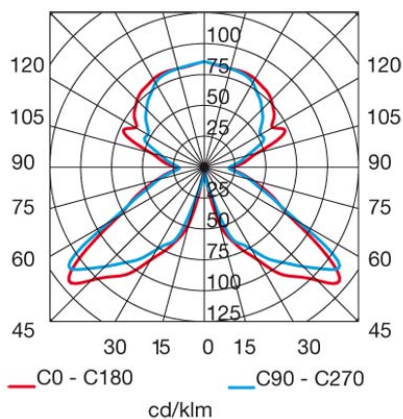

MATERIALS / FINISHES

Structure material: Steel Satin aluminium	Diffuser material: Fabric shade
Structure finish: Chrome	Diffuser finish: White