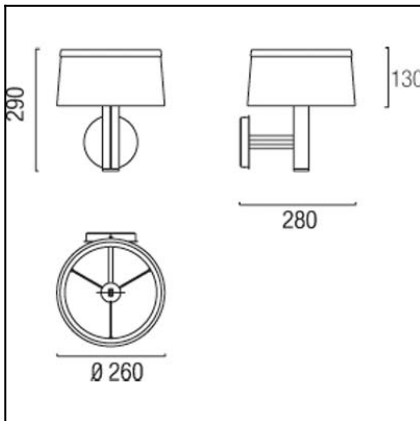

Design by Benedito Design

The photograph may not match the reference exactly. Please read the product description to identify the finish.

### TECHNICAL CHARACTERISTICS

Type:	Wall fixture
IP Protection degrees:	IP20
Lampholder:	1 x G9
Power (W):	G9 MAX 75W
Bulb included:	1 x G9 60W
Total power consumption (W):	75
Voltage / Frequency:	220-240V/50-60Hz
Warranty (Years):	2
Units per box:	1
Net Weight (Kg):	1.75
EAN:	8435111046005,00

Diam=230mm

Semiplanos C

180.0 ——— 0.0  
270.0 ——— 90.0