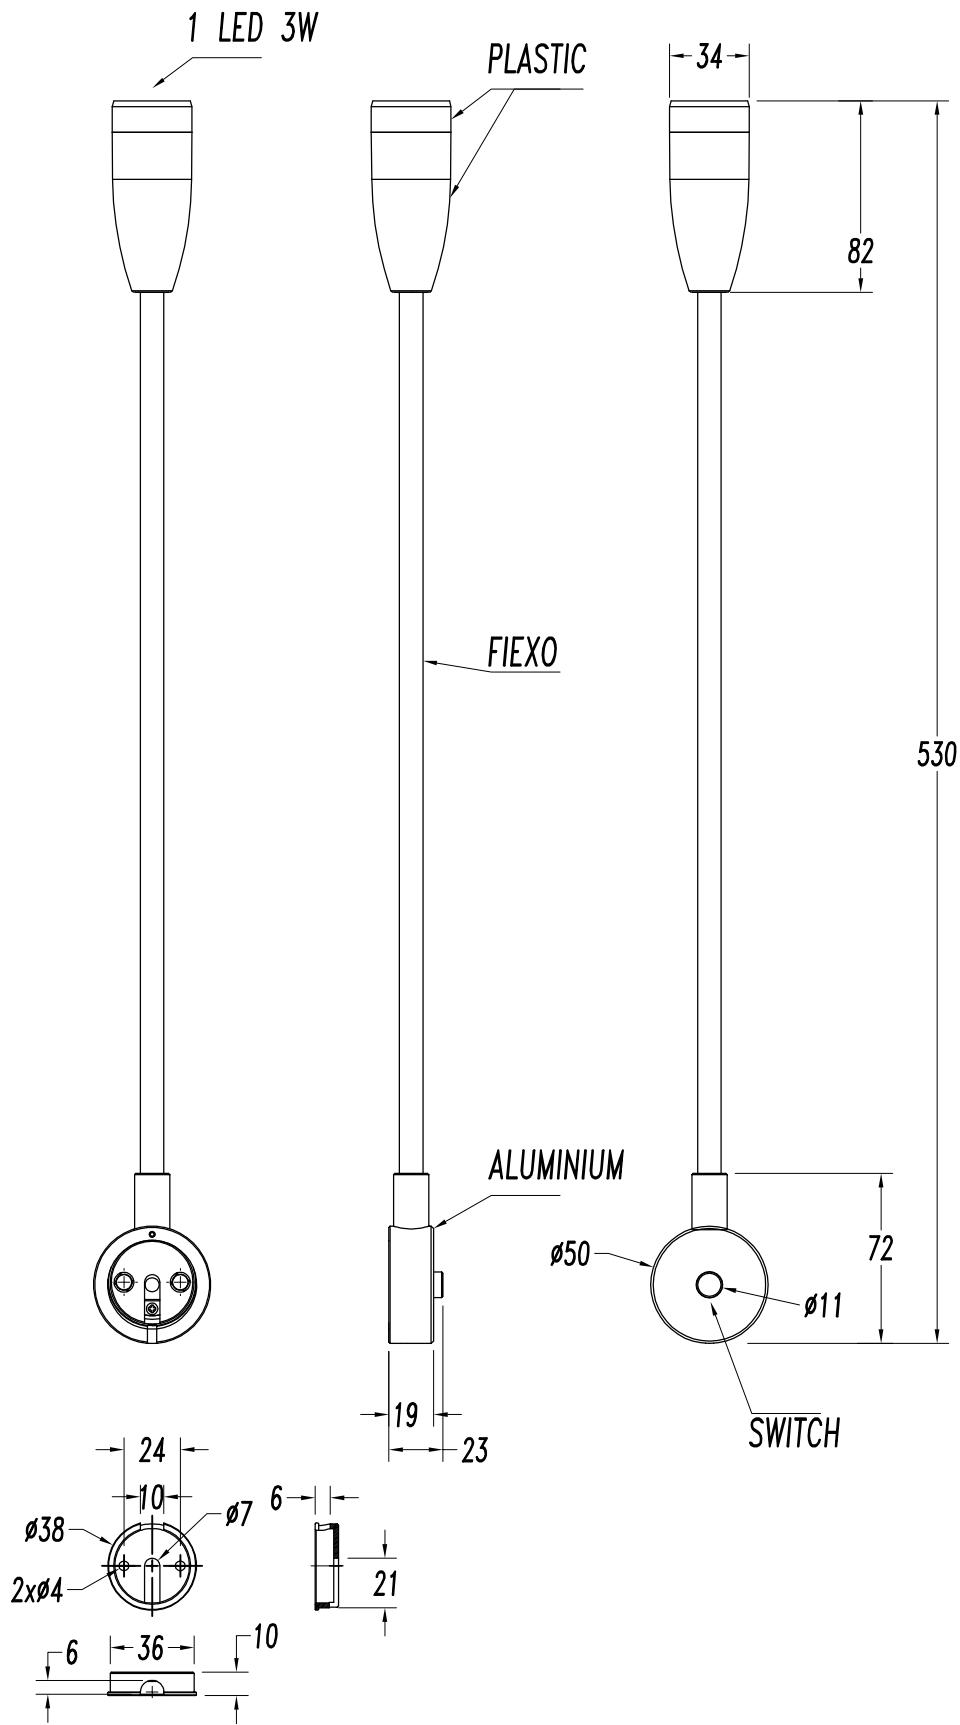

The photograph may not match the reference exactly. Please read the product description to identify the finish.

TECHNICAL CHARACTERISTICS

Type:	Wall fixture
IP Protection degrees:	IP20
Bulb:	1 x LED Cree. Warm White - 3000K
Power (W):	3
Luminous efficacy (Lm/W):	74
CRI:	80
Angle of the optics/Reflector:	60°
Voltage / Frequency:	100-240V/50-60Hz
Warranty (Years):	2
Option to extend the guarantee:	Yes, 5 years
Units per box:	20
Net Weight (Kg):	0.34
EAN:	8435111066249,00

MATERIALS / FINISHES

Structure material: Aluminium
Structure finish: Grey

GEAR

Multi-voltage electronic gear included (110-240 V / 50-60 Hz)

Bed collection

Download photometric file .ldt / .ies

Luminaria		Ensayo		Lámpara	
Código	05-2830-34-34	Código	05-2830-34-34	Código	LAMP 05-2830-34-34
Nombre	Aplique BED 1x3W led	Nombre	Aplique WALL 1x3W led	Número	1
Familia	- LEDS C4 LEDS	Fecha	26-07-2010	Posición	Universal
Eficiencia	100.00%	Sist. de Coorden.	C-G	Flujo Total	65.50 lm
Valor Máximo	227.55 cd	Posición	C=0.00 G=0.00	Bisimétrico	

Diam=34mm

Semiplanos C

180.0 ——— 0.0
270.0 ——— 90.0

1

2

3

4

5