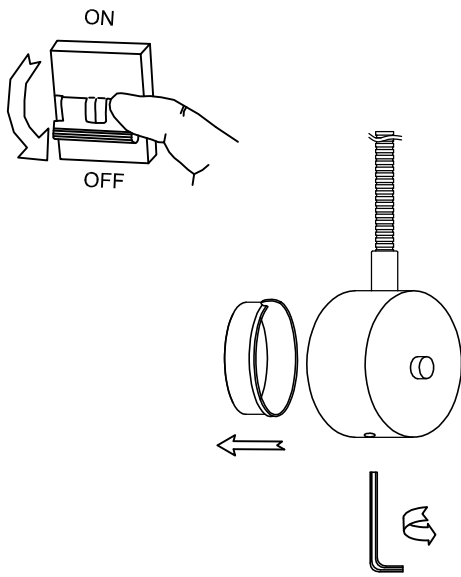

The photograph may not match the reference exactly. Please read the product description to identify the finish.

TECHNICAL CHARACTERISTICS

Type:	Wall fixture
IP Protection degrees:	IP20
Bulb:	1 x LED Cree. Warm White - 3000K
Power (W):	3
Luminous efficacy (Lm/W):	74
CRI:	80
Angle of the optics/Reflector:	60°
Voltage / Frequency:	100-240V/50-60Hz
Warranty (Years):	2
Option to extend the guarantee:	Yes, 5 years
Units per box:	20
Net Weight (Kg):	0.34
EAN:	8435111066249,00

MATERIALS / FINISHES

Structure material: Aluminium
Structure finish: Grey

GEAR

Multi-voltage electronic gear included (110-240 V / 50-60 Hz)

Bed collection

Download photometric file .ldt / .ies

Luminaria		Ensayo		Lámpara	
Código	05-2830-34-34	Código	05-2830-34-34	Código	LAMP 05-2830-34-34
Nombre	Aplique BED 1x3W led	Nombre	Aplique WALL 1x3W led	Número	1
Familia	- LEDS C4 LEDS	Fecha	26-07-2010	Posición	Universal
Eficiencia	100.00%	Sist. de Coorden.	C-G	Flujo Total	65.50 lm
Valor Máximo	227.55 cd	Posición	C=0.00 G=0.00	Bisimétrico	

Diam=34mm

Semiplanos C

180.0 ——— 0.0
270.0 ——— 90.0

1

2

3

4

5