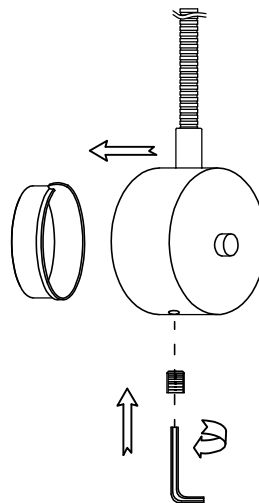

The photograph may not match the reference exactly. Please read the product description to identify the finish.

TECHNICAL CHARACTERISTICS

Type:	Wall fixture
IP Protection degrees:	IP20
Bulb:	1 x LED Cree. Warm White - 3000K
Power (W):	3
Luminous efficacy (Lm/W):	74
CRI:	80
Angle of the optics/Reflector:	60°
Voltage / Frequency:	100-240V/50-60Hz
Warranty (Years):	2
Option to extend the guarantee:	Yes, 5 years
Units per box:	20
Net Weight (Kg):	0.34
EAN:	8435111066249,00

MATERIALS / FINISHES

Structure material: Aluminium
Structure finish: Grey

GEAR

Multi-voltage electronic gear included (110-240 V / 50-60 Hz)

Bed collection

Download photometric file .ldt / .ies

Luminaria		Ensayo		Lámpara	
Código	05-2830-34-34	Código	05-2830-34-34	Código	LAMP 05-2830-34-34
Nombre	Aplique BED 1x3W led	Nombre	Aplique WALL 1x3W led	Número	1
Familia	- LEDS C4 LEDS	Fecha	26-07-2010	Posición	Universal
Eficiencia	100.00%	Sist. de Coorden.	C-G	Flujo Total	65.50 lm
Valor Máximo	227.55 cd	Posición	C=0.00 G=0.00	Bisimétrico	

Diam=34mm

Semiplanos C

180.0 ——— 0.0
270.0 ——— 90.0

1

2

3

4

5