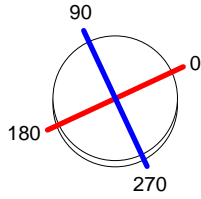

The photograph may not match the reference exactly. Please read the product description to identify the finish.

TECHNICAL CHARACTERISTICS

Type:	Wall fixture
IP Protection degrees:	IP20
Bulb:	1 x LED Cree. Warm White - 3000K
Power (W):	3
Luminous efficacy (Lm/W):	74
CRI:	80
Angle of the optics/Reflector:	60°
Voltage / Frequency:	100-240V/50-60Hz
Warranty (Years):	2
Option to extend the guarantee:	Yes, 5 years
Units per box:	20
Net Weight (Kg):	0.34
EAN:	8435111066249,00

MATERIALS / FINISHES

Structure material: Aluminium
Structure finish: Grey

GEAR

Multi-voltage electronic gear included (110-240 V / 50-60 Hz)

Bed collection

Download photometric file .ldt / .ies

Luminaria		Ensayo		Lámpara	
Código	05-2830-34-34	Código	05-2830-34-34	Código	LAMP 05-2830-34-34
Nombre	Aplique BED 1x3W led	Nombre	Aplique WALL 1x3W led	Número	1
Familia	- LEDS C4 LEDS	Fecha	26-07-2010	Posición	Universal
Eficiencia	100.00%	Sist. de Coorden.	C-G	Flujo Total	65.50 lm
Valor Máximo	227.55 cd	Posición	C=0.00 G=0.00	Bisimétrico	

Diam=34mm

Semiplanos C

180.0 ——— 0.0
270.0 ——— 90.0

1

2

3

4

5