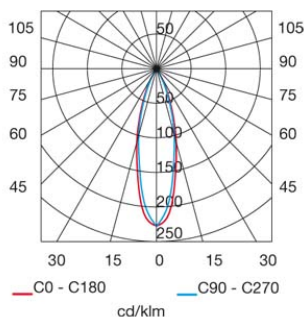

The photograph may not match the reference exactly. Please read the product description to identify the finish.

TECHNICAL CHARACTERISTICS

Type:	Wall fixture
IP Protection degrees:	IP20
Bulb:	1 x LED Cree. Warm White - 3000K
Power (W):	3
Luminous efficacy (Lm/W):	74
CRI:	80
Angle of the optics/Reflector:	60°
Voltage / Frequency:	100-240V/50-60Hz
Warranty (Years):	2
Option to extend the guarantee:	Yes, 5 years
Units per box:	20
Net Weight (Kg):	0.34
EAN:	8435111066249,00

MATERIALS / FINISHES

Structure material: Aluminium
Structure finish: Grey

GEAR

Multi-voltage electronic gear included (110-240 V / 50-60 Hz)

Bed collection

Download photometric file .ldt / .ies

Luminaria		Ensayo		Lámpara	
Código	05-2830-34-34	Código	05-2830-34-34	Código	LAMP 05-2830-34-34
Nombre	Aplique BED 1x3W led	Nombre	Aplique WALL 1x3W led	Número	1
Familia	- LEDS C4 LEDS	Fecha	26-07-2010	Posición	Universal
Eficiencia	100.00%	Sist. de Coorden.	C-G	Flujo Total	65.50 lm
Valor Máximo	227.55 cd	Posición	C=0.00 G=0.00	Bisimétrico	

Diam=34mm

Semiplanos C

180.0 ——— 0.0
270.0 ——— 90.0

1

2

3

4

5