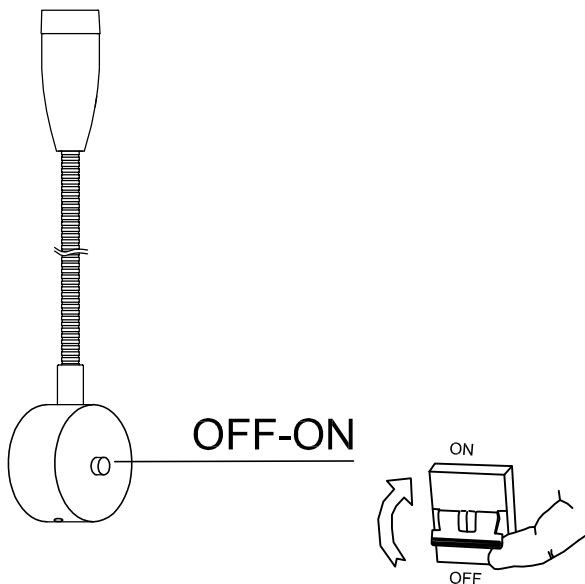

The photograph may not match the reference exactly. Please read the product description to identify the finish.

TECHNICAL CHARACTERISTICS

Type:	Wall fixture
IP Protection degrees:	IP20
Bulb:	1 x LED Cree. Warm White - 3000K
Power (W):	3
Luminous efficacy (Lm/W):	74
CRI:	80
Angle of the optics/Reflector:	60°
Voltage / Frequency:	100-240V/50-60Hz
Warranty (Years):	2
Option to extend the guarantee:	Yes, 5 years
Units per box:	20
Net Weight (Kg):	0.34
EAN:	8435111066249,00

MATERIALS / FINISHES

Structure material: Aluminium
Structure finish: Grey

GEAR

Multi-voltage electronic gear included (110-240 V / 50-60 Hz)

Bed collection

Download photometric file .ldt / .ies

Luminaria		Ensayo		Lámpara	
Código	05-2830-34-34	Código	05-2830-34-34	Código	LAMP 05-2830-34-34
Nombre	Aplique BED 1x3W led	Nombre	Aplique WALL 1x3W led	Número	1
Familia	- LEDS C4 LEDS	Fecha	26-07-2010	Posición	Universal
Eficiencia	100.00%	Sist. de Coorden.	C-G	Flujo Total	65.50 lm
Valor Máximo	227.55 cd	Posición	C=0.00 G=0.00	Bisimétrico	

Diam=34mm

Semiplanos C

180.0 ——— 0.0
270.0 ——— 90.0

1

2

3

4

5