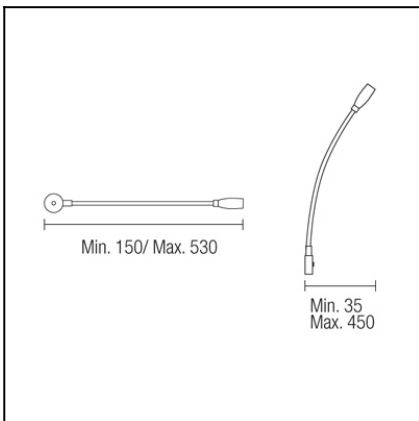

The photograph may not match the reference exactly. Please read the product description to identify the finish.

TECHNICAL CHARACTERISTICS

Type:	Wall fixture
IP Protection degrees:	IP20
Bulb:	1 x LED Cree. Warm White - 3000K
Power (W):	3
Luminous efficacy (Lm/W):	74
CRI:	80
Angle of the optics/Reflector:	60°
Voltage / Frequency:	100-240V/50-60Hz
Warranty (Years):	2
Option to extend the guarantee:	Yes, 5 years
Units per box:	20
Net Weight (Kg):	0.34
EAN:	8435111066249,00

MATERIALS / FINISHES

Structure material: Aluminium
Structure finish: Grey

GEAR

Multi-voltage electronic gear included (110-240 V / 50-60 Hz)

Bed collection

Download photometric file .ldt / .ies

Luminaria		Ensayo		Lámpara	
Código	05-2830-34-34	Código	05-2830-34-34	Código	LAMP 05-2830-34-34
Nombre	Aplique BED 1x3W led	Nombre	Aplique WALL 1x3W led	Número	1
Familia	- LEDS C4 LEDS	Fecha	26-07-2010	Posición	Universal
Eficiencia	100.00%	Sist. de Coorden.	C-G	Flujo Total	65.50 lm
Valor Máximo	227.55 cd	Posición	C=0.00 G=0.00	Bisimétrico	

Diam=34mm

Semiplanos C

180.0 ——— 0.0
270.0 ——— 90.0

1

2

3

4

5