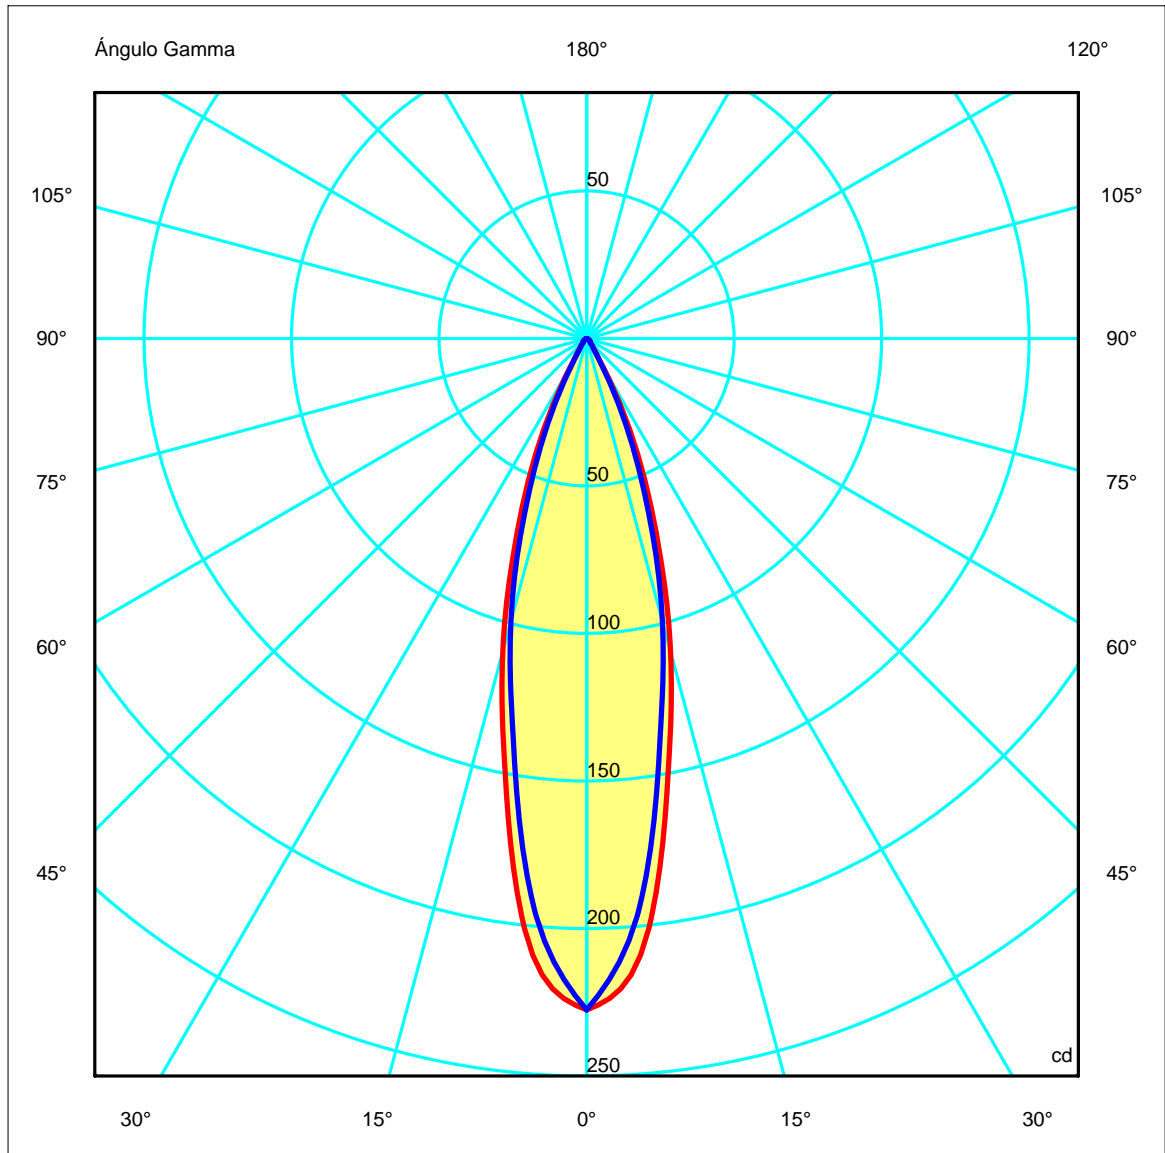

The photograph may not match the reference exactly. Please read the product description to identify the finish.

TECHNICAL CHARACTERISTICS

Type:	Wall fixture
IP Protection degrees:	IP20
Bulb:	1 x LED Cree. Warm White - 3000K
Power (W):	3
Luminous efficacy (Lm/W):	74
CRI:	80
Angle of the optics/Reflector:	60°
Voltage / Frequency:	100-240V/50-60Hz
Warranty (Years):	2
Option to extend the guarantee:	Yes, 5 years
Units per box:	20
Net Weight (Kg):	0.34
EAN:	8435111066249,00

MATERIALS / FINISHES

Structure material: Aluminium
Structure finish: Grey

GEAR

Multi-voltage electronic gear included (110-240 V / 50-60 Hz)

Bed collection

Download photometric file .ldt / .ies

Luminaria		Ensayo		Lámpara	
Código	05-2830-34-34	Código	05-2830-34-34	Código	LAMP 05-2830-34-34
Nombre	Aplique BED 1x3W led	Nombre	Aplique WALL 1x3W led	Número	1
Familia	- LEDS C4 LEDS	Fecha	26-07-2010	Posición	Universal
Eficiencia	100.00%	Sist. de Coorden.	C-G	Flujo Total	65.50 lm
Valor Máximo	227.55 cd	Posición	C=0.00 G=0.00	Bisimétrico	

Diam=34mm

Semiplanos C

180.0 ——— 0.0
270.0 ——— 90.0

1

2

3

4

5