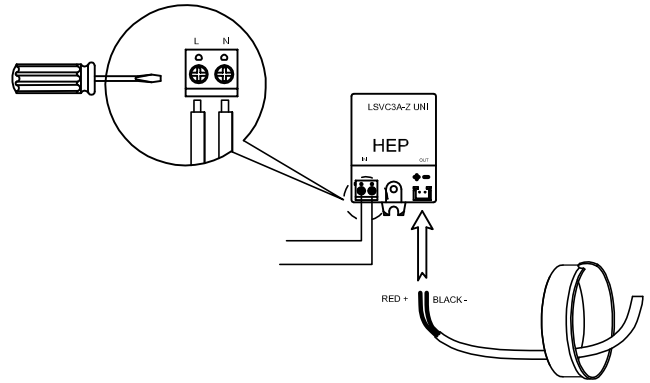

The photograph may not match the reference exactly. Please read the product description to identify the finish.

TECHNICAL CHARACTERISTICS

Type:	Wall fixture
IP Protection degrees:	IP20
Bulb:	1 x LED Cree. Warm White - 3000K
Power (W):	3
Luminous efficacy (Lm/W):	74
CRI:	80
Angle of the optics/Reflector:	60°
Voltage / Frequency:	100-240V/50-60Hz
Warranty (Years):	2
Option to extend the guarantee:	Yes, 5 years
Units per box:	20
Net Weight (Kg):	0.34
EAN:	8435111066249,00

MATERIALS / FINISHES

Structure material: Aluminium
Structure finish: Grey

GEAR

Multi-voltage electronic gear included (110-240 V / 50-60 Hz)

Bed collection

Download photometric file .ldt / .ies

Luminaria		Ensayo		Lámpara	
Código	05-2830-34-34	Código	05-2830-34-34	Código	LAMP 05-2830-34-34
Nombre	Aplique BED 1x3W led	Nombre	Aplique WALL 1x3W led	Número	1
Familia	- LEDS C4 LEDS	Fecha	26-07-2010	Posición	Universal
Eficiencia	100.00%	Sist. de Coorden.	C-G	Flujo Total	65.50 lm
Valor Máximo	227.55 cd	Posición	C=0.00 G=0.00	Bisimétrico	

Diam=34mm

Semiplanos C

180.0 ——— 0.0
270.0 ——— 90.0

1

2

3

4

5